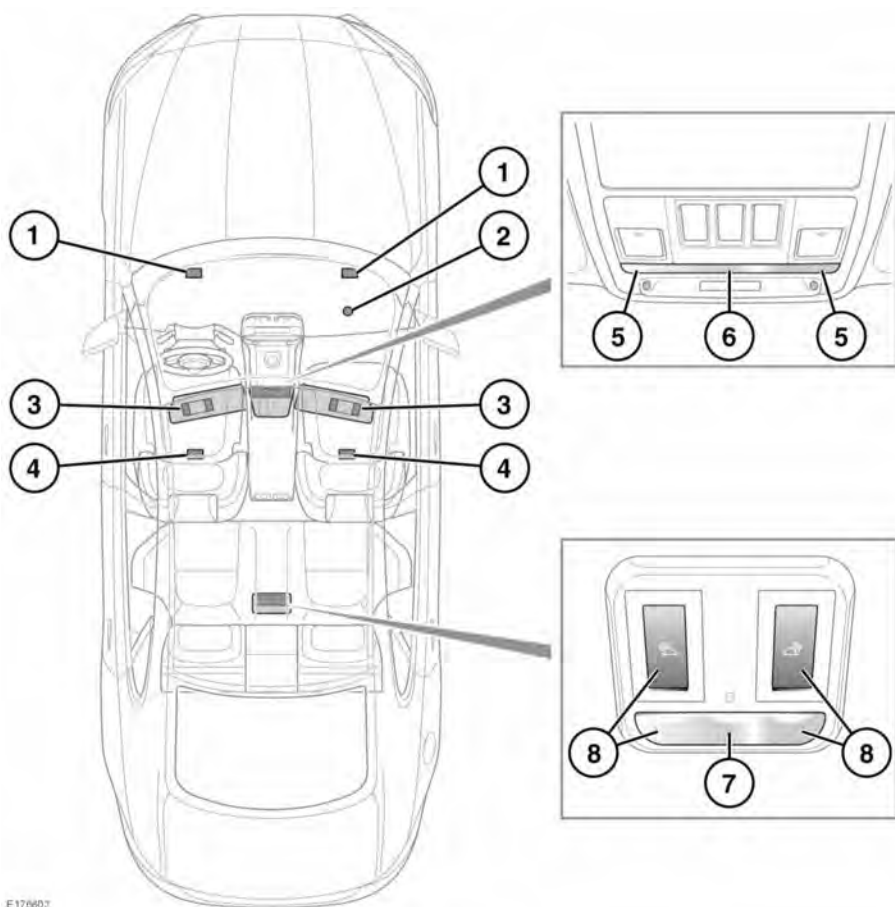

Interior lights

INTERIOR LIGHTS

1. Front seat footwell lamps.
2. Glovebox lamp: Open to illuminate.
3. Vanity mirror lamps: Lift the sun visor flap to illuminate.
4. Rear seat footwell lamps.
5. Front reading lamps: Touch the lens briefly to switch on/off.
6. Front interior courtesy lamp: Touch the lens briefly to switch on/off.
7. Rear interior courtesy lamp.
8. Rear reading lamps: Press the appropriate button to activate a reading lamp manually. Press again to switch off.