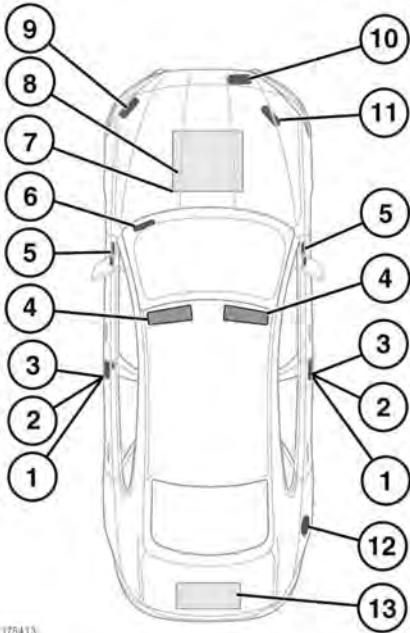

Vehicle labels

LABEL LOCATIONS

Warning labels attached to your vehicle bearing this symbol mean: Do not touch or adjust components until you have read the relevant instructions in the handbook.

Labels showing this symbol indicate that the ignition system utilises very high voltages. Do not touch any ignition components while the ignition is switched on.

Extra information labels may also be found at these locations.

E175413

1. The vehicle weights and the Vehicle Identification Number (VIN) label: Located at the base of the driver's side B pillar. The vehicle's build-date plate (Australian vehicles only) will also be located here. The VIN can also be shown in the Message centre via the **Vehicle Information** and **VIN Display** menus. See **47, INSTRUMENT PANEL MENU**.
Note: If you need to communicate with a Retailer/Authorised Repairer, you may be asked to quote the VIN number.
2. Tyre pressure label: Located at the base of the driver's side B pillar.
3. Airbag warning label: Located midway up the B pillar.
4. Airbag label: Located on the sun visors.
5. Passenger airbag label: Located at the passenger end of the fascia panel.
6. VIN: Stamped on a plate, which is visible through the bottom left side of the windscreen.

7. Engine serial number: Stamped into the left side rear of the engine casing.
8. Engine serial number label: Located at the top of the engine. Remove the engine cover for access.
9. Air conditioning label: Located on the left side bonnet locking platform.
10. Exhaust emissions label: Located on the underside of the bonnet.
11. VIN number: Stamped onto the suspension turret.
12. Fuel specification label: Located on the inside face of the fuel filler flap.
13. Battery warning symbols label: Located on the top face of the vehicle's main battery, underneath the luggage compartment floor panel.