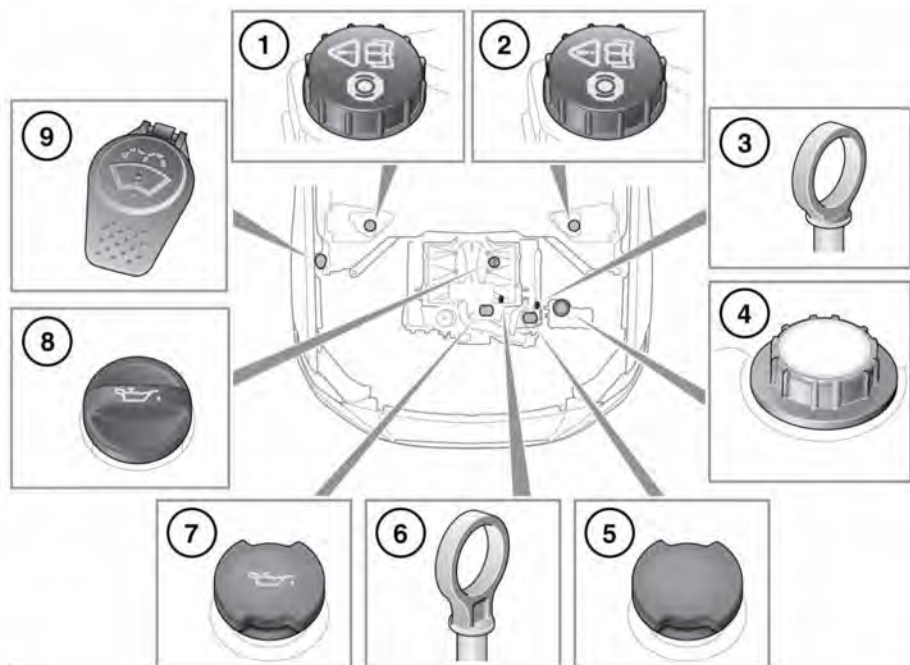

Fluid level checks

FLUID FILLER LOCATIONS

E164581