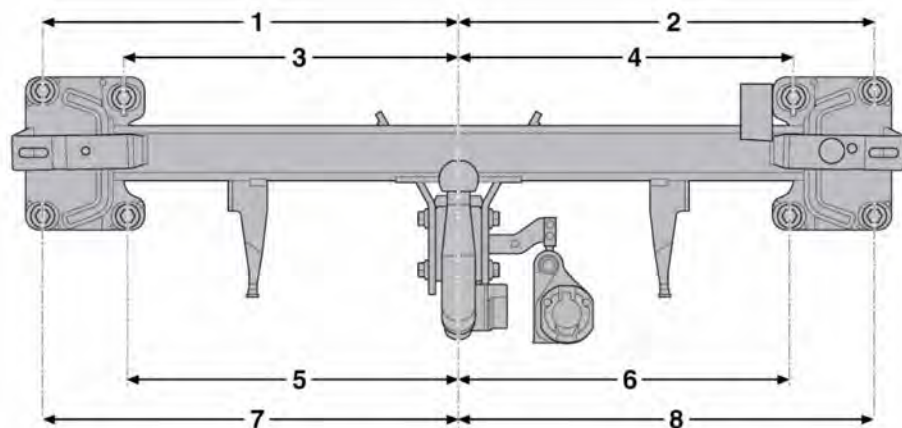

TOW BAR DIMENSIONS AND MOUNTING POINTS

Detachable tow bar

E167040

Dimension	Millimetres
1	534
2	534
3	430
4	430
5	425
6	425
7	534
8	534
9	114
10	106
11	47
12	275
13	1 080

Note: These dimensions refer to towing equipment officially released by the vehicle manufacturer.

Towing

Deployable tow bar

E 167042

Dimension	Millimetres
1	534
2	534
3	430
4	430
5	425
6	425
7	534
8	534
9	114
10	106
11	47
12	275
13	1 080

Note: These dimensions refer to towing equipment officially released by the vehicle manufacturer.