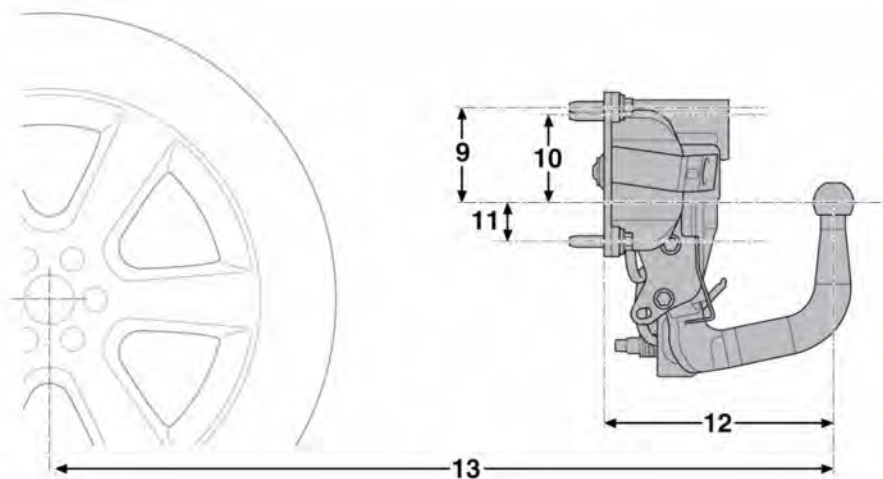

TOW BAR DIMENSIONS AND MOUNTING POINTS

Detachable tow bar

E167040

Dimension	Millimetres
1	534
2	534
3	430
4	430
5	425
6	425
7	534
8	534
9	114
10	106
11	47
12	275
13	1 080

Note: These dimensions refer to towing equipment officially released by the vehicle manufacturer.

Towing

Deployable tow bar

E 167042

Dimension	Millimetres
1	534
2	534
3	430
4	430
5	425
6	425
7	534
8	534
9	114
10	106
11	47
12	275
13	1 080

Note: These dimensions refer to towing equipment officially released by the vehicle manufacturer.