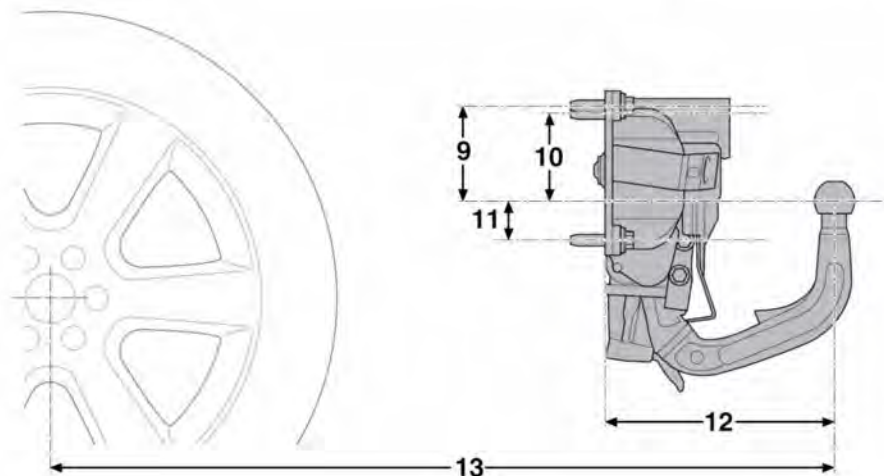

TOW BAR DIMENSIONS AND MOUNTING POINTS

Detachable tow bar

E167040

Dimension	Millimetres
1	534
2	534
3	430
4	430
5	425
6	425
7	534
8	534
9	114
10	106
11	47
12	275
13	1 080

Note: These dimensions refer to towing equipment officially released by the vehicle manufacturer.

Towing

Deployable tow bar

E 167042

Dimension	Millimetres
1	534
2	534
3	430
4	430
5	425
6	425
7	534
8	534
9	114
10	106
11	47
12	275
13	1 080

Note: These dimensions refer to towing equipment officially released by the vehicle manufacturer.