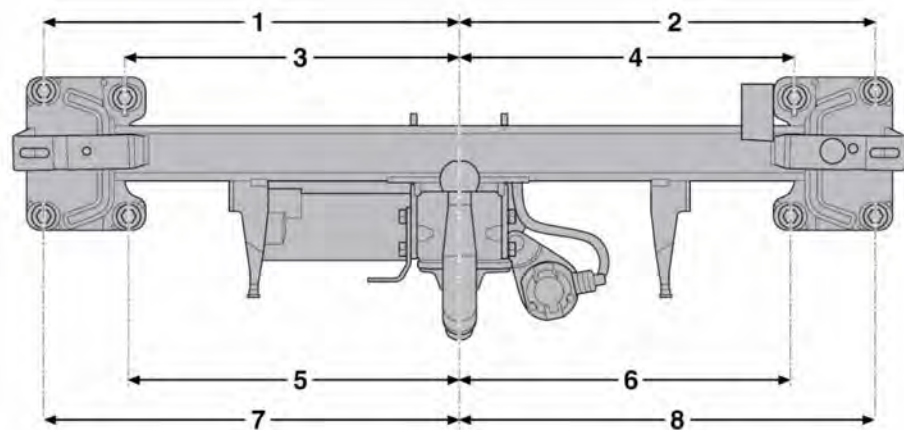

TOW BAR DIMENSIONS AND MOUNTING POINTS

Detachable tow bar

E167040

Dimension	Millimetres
1	534
2	534
3	430
4	430
5	425
6	425
7	534
8	534
9	114
10	106
11	47
12	275
13	1 080

Note: These dimensions refer to towing equipment officially released by the vehicle manufacturer.

Towing

Deployable tow bar

E 167042

Dimension	Millimetres
1	534
2	534
3	430
4	430
5	425
6	425
7	534
8	534
9	114
10	106
11	47
12	275
13	1 080

Note: These dimensions refer to towing equipment officially released by the vehicle manufacturer.