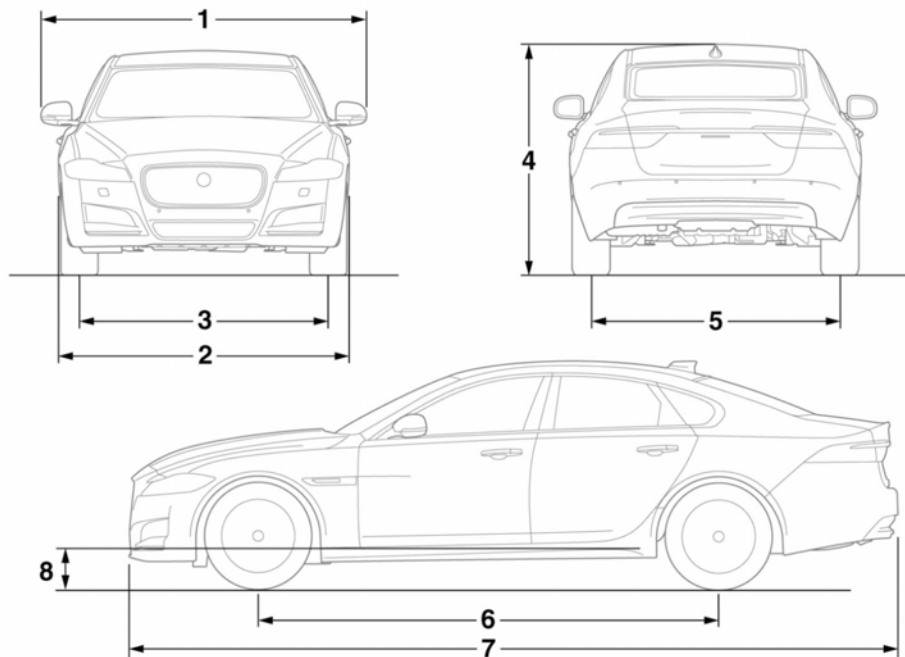

# Technical specifications

## DIMENSIONS

E175530

Item	Description	mm
1	Overall width	2 091
2	Body width	1 880
3	Track - front (vehicles with 20 inch wheels)	1 597
	Track - front (all other wheel sizes)	1 605
4	Height	1 457
5	Track - rear (vehicles with 20 inch wheels)	1 586
	Track - rear (all other wheel sizes))	1 594
6	Wheelbase	2 960
7	Length	4 954

# Technical specifications

Item	Description	mm
8	Maximum wading depth Maximum wading speed is 7 km/h (4 mph)	300
-	Turning circle (wall to wall)	11.94 metres