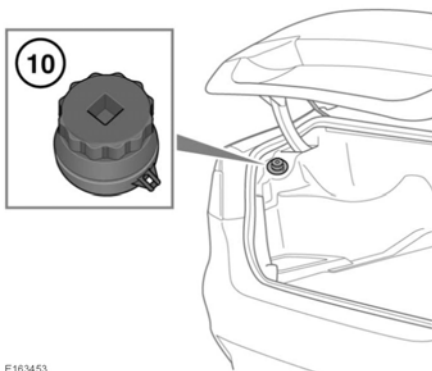

FLUID FILLER LOCATIONS

E164561

E163453

1. Brake fluid reservoir cap (right hand drive). Remove the right side under bonnet cover for access.
2. Brake fluid reservoir cap (left hand drive). Remove the left side under bonnet cover for access.
3. Engine oil level dipstick (2.0L diesel).
4. Engine coolant reservoir filler cap.
5. Engine oil filler cap (3.0L petrol).
6. Engine oil level dipstick (2.0L petrol).
7. Engine oil filler cap (2.0L diesel).
8. Engine oil filler cap (2.0 petrol).
9. Washer fluid reservoir filler cap.
10. Diesel Exhaust Fluid (DEF) reservoir filler cap.