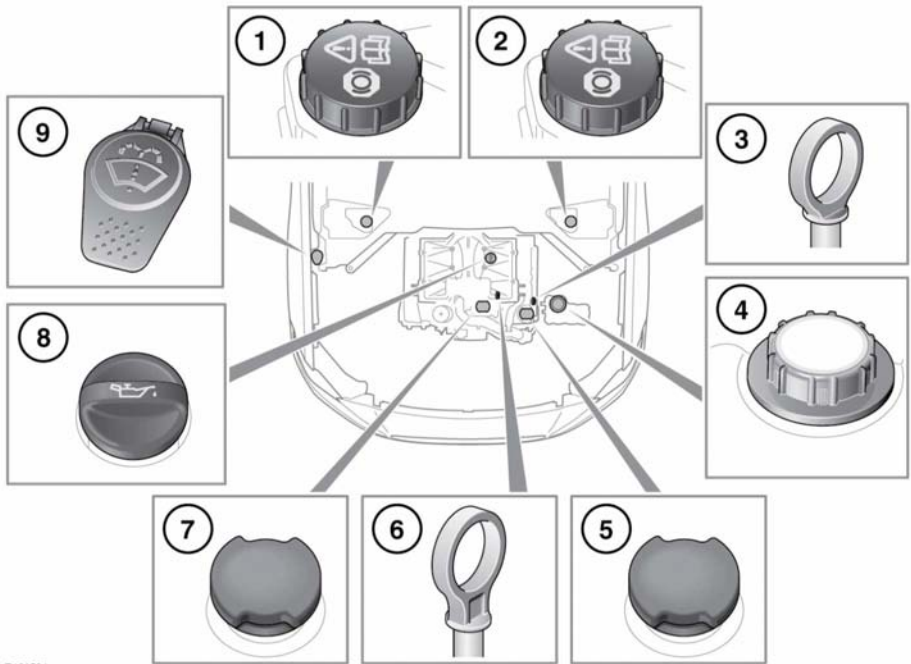

FLUID FILLER LOCATIONS

E164561

E163453

1. Brake fluid reservoir cap (right hand drive). Remove the right side under bonnet cover for access.
2. Brake fluid reservoir cap (left hand drive). Remove the left side under bonnet cover for access.
3. Engine oil level dipstick (2.0L diesel).
4. Engine coolant reservoir filler cap.
5. Engine oil filler cap (3.0L petrol).
6. Engine oil level dipstick (2.0L petrol).
7. Engine oil filler cap (2.0L diesel).
8. Engine oil filler cap (2.0 petrol).
9. Washer fluid reservoir filler cap.
10. Diesel Exhaust Fluid (DEF) reservoir filler cap.