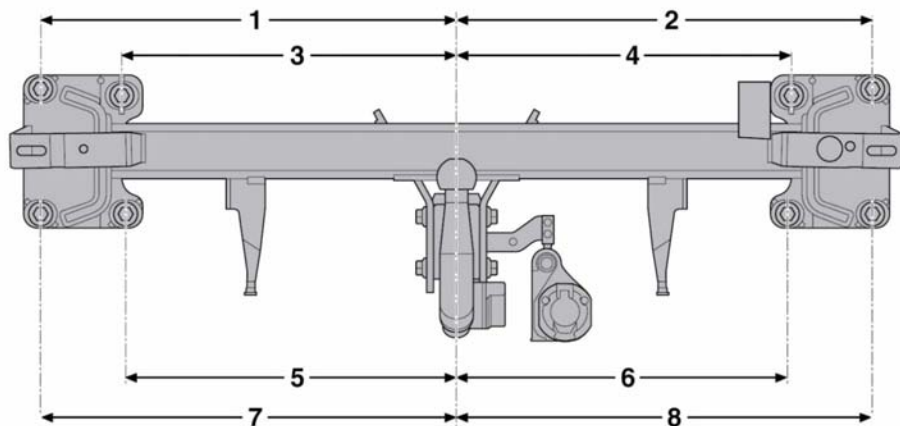

TOW BAR DIMENSIONS AND MOUNTING POINTS

Detachable tow bar

E167040

Dimension	Millimetres	Inches
1	534	21
2	534	21
3	430	16.9
4	430	16.9
5	425	16.7
6	425	16.7
7	534	21
8	534	21
9	114	4.5
10	106	4.2
11	47	1.9
12	275	10.8
13	1 080	42.5

Note: Dimensions refer to towing equipment officially released by Jaguar.

Towing

Deployable tow bar

E167042

Dimension	Millimetres	Inches
1	534	21
2	534	21
3	430	16.9
4	430	16.9
5	425	16.7
6	425	16.7
7	534	21
8	534	21
9	114	4.5
10	106	4.2
11	47	1.9
12	275	10.8
13	1 080	42.5

Note: Dimensions refer to towing equipment officially released by Jaguar.