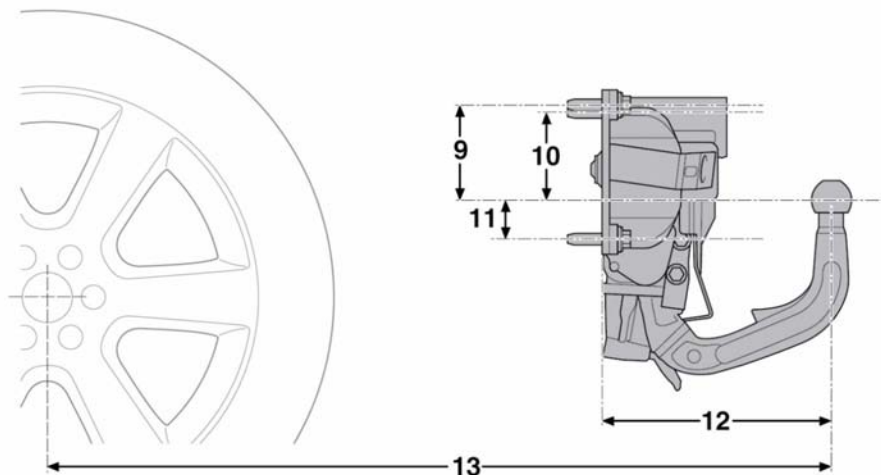

TOW BAR DIMENSIONS AND MOUNTING POINTS

Detachable tow bar

E167040

Dimension	Millimetres	Inches
1	534	21
2	534	21
3	430	16.9
4	430	16.9
5	425	16.7
6	425	16.7
7	534	21
8	534	21
9	114	4.5
10	106	4.2
11	47	1.9
12	275	10.8
13	1 080	42.5

Note: Dimensions refer to towing equipment officially released by Jaguar.

Towing

Deployable tow bar

E167042

Dimension	Millimetres	Inches
1	534	21
2	534	21
3	430	16.9
4	430	16.9
5	425	16.7
6	425	16.7
7	534	21
8	534	21
9	114	4.5
10	106	4.2
11	47	1.9
12	275	10.8
13	1 080	42.5

Note: Dimensions refer to towing equipment officially released by Jaguar.