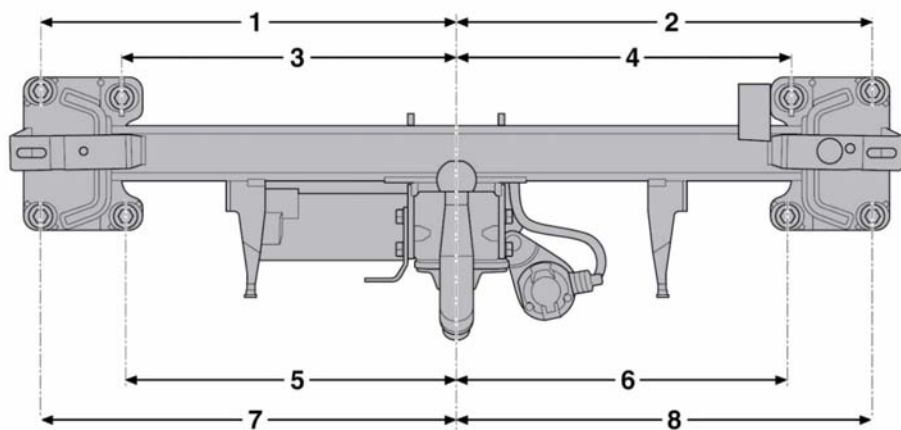

TOW BAR DIMENSIONS AND MOUNTING POINTS

Detachable tow bar

E167040

Dimension	Millimetres	Inches
1	534	21
2	534	21
3	430	16.9
4	430	16.9
5	425	16.7
6	425	16.7
7	534	21
8	534	21
9	114	4.5
10	106	4.2
11	47	1.9
12	275	10.8
13	1 080	42.5

Note: Dimensions refer to towing equipment officially released by Jaguar.

Towing

Deployable tow bar

E167042

Dimension	Millimetres	Inches
1	534	21
2	534	21
3	430	16.9
4	430	16.9
5	425	16.7
6	425	16.7
7	534	21
8	534	21
9	114	4.5
10	106	4.2
11	47	1.9
12	275	10.8
13	1 080	42.5

Note: Dimensions refer to towing equipment officially released by Jaguar.