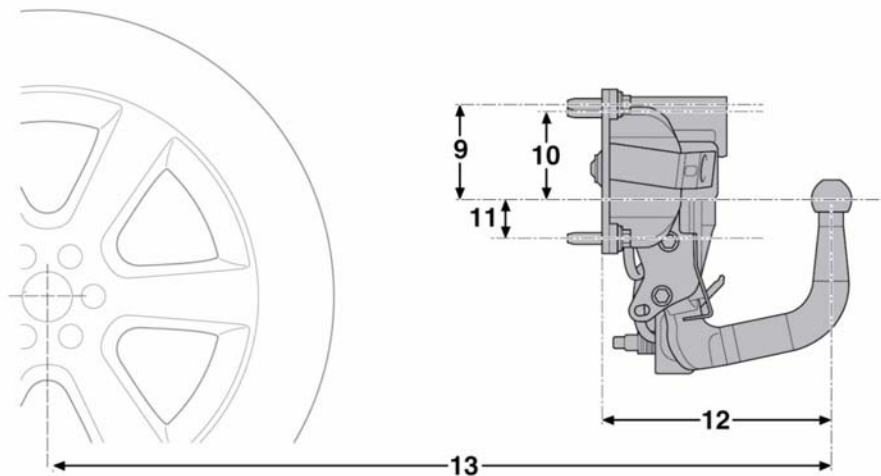

TOW BAR DIMENSIONS AND MOUNTING POINTS

Detachable tow bar

E167040

Dimension	Millimetres	Inches
1	534	21
2	534	21
3	430	16.9
4	430	16.9
5	425	16.7
6	425	16.7
7	534	21
8	534	21
9	114	4.5
10	106	4.2
11	47	1.9
12	275	10.8
13	1 080	42.5

Note: Dimensions refer to towing equipment officially released by Jaguar.

Towing

Deployable tow bar

E167042

Dimension	Millimetres	Inches
1	534	21
2	534	21
3	430	16.9
4	430	16.9
5	425	16.7
6	425	16.7
7	534	21
8	534	21
9	114	4.5
10	106	4.2
11	47	1.9
12	275	10.8
13	1 080	42.5

Note: Dimensions refer to towing equipment officially released by Jaguar.