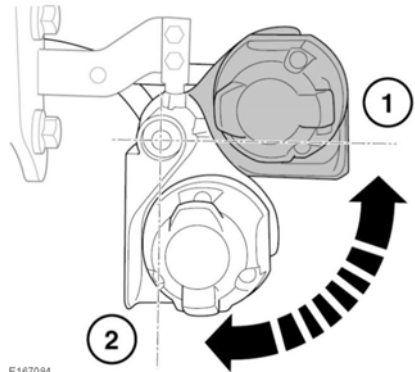

Make sure the powered tow ball is fully deployed before connecting a trailer/caravan.

2. Trailer lamp test button: Press to start a 3 minute sequence for both the vehicle and the trailer's lamp testing.
 - For the test to operate, all of the vehicle's lamps should be switched off, the ignition should be switched off and the transmission should be in Park (P) or neutral.
 - The vehicle's lamps and all of the trailer's lamps will operate at the same time so that a visual check can be made of all the lamps.
 - The 3 minute sequence can be stopped, at any time, by pressing the trailer lamp test button again, by manually switching on the vehicle's lamps, or by switching on the ignition.

Note: This test feature only allows an observer to check that the lamps are illuminating. The car does not perform any measurements during this test and faulty trailer lamps will not show any errors during this test.

TRAILER ELECTRICAL CONNECTION

Attach only approved electrical connectors, which are in good condition, to the trailer socket.

E167084

The detachable tow ball, trailer socket should be manually deployed (2) and stowed (1), as illustrated.