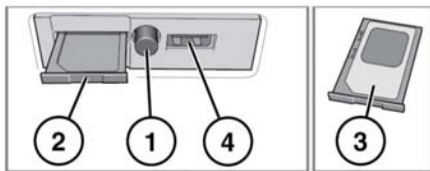

## INCONTROL WI-FI

InControl Wi-Fi allows connection to the internet using a high speed 3G connection.

A SIM card must be inserted into the SIM card holder. The SIM card holder is located in the luggage compartment.

The SIM card reader utilizes a 'Mini-SIM' interface. If your SIM card is a different size, for example, 'Micro-SIM', an adaptor or replacement SIM card will be required.

**Note:** If your SIM card has previously been used in a mobile phone, or any other device, and a Personal Identification Number (PIN) has been set, remove the PIN before using the SIM card in the vehicle.

E161054

To install a SIM card, open the luggage compartment lid for access, then press the button (1) to release and remove the SIM card holder (2).

Insert the SIM card into the holder, as indicated (3).