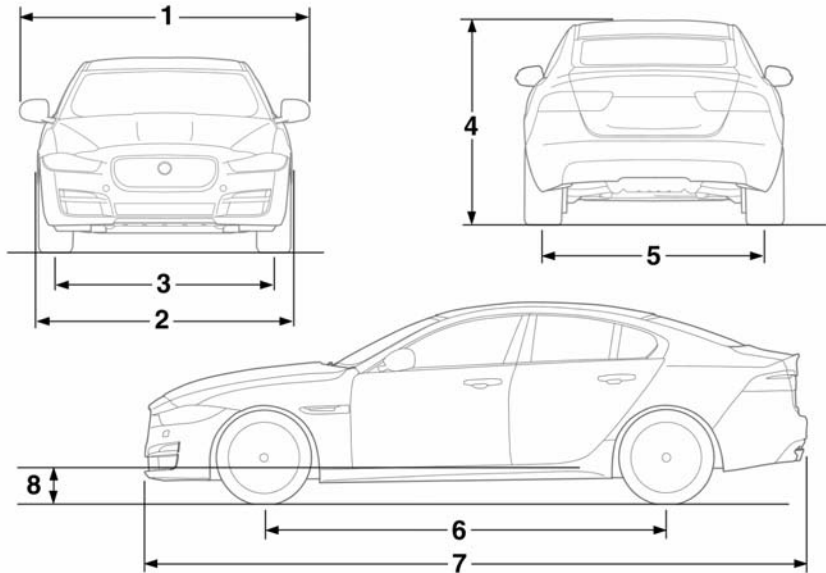

## DIMENSIONS

E 166851

Item	Description	Variant	mm (inches)
1	Width	All vehicles	2 075 (82)
2	Width with mirrors folded	All vehicles	1 967 (77)
3	Track - front	17 inch wheels with a tyre size of 205/55 R17	1 607 (63.3)
		All other 17 inch wheels	1 597 (62.9)
		All 18 inch wheels	1 602 (63.1)
		All 19 inch wheels	1 604 (63.2)
		All 20 inch wheels	1 596 (62.8)
4	Height	All vehicles	1 416 (56)

# Technical specifications

Item	Description	Variant	mm (inches)
5	Track - rear	17 inch wheels with a tyre size of 205/55 R17	1 608 (63.3)
		All other 17 inch wheels	1 598 (62.4)
		18 inch wheels with a tyre size of 245/40R18	1 585 (62.1)
		All other 18 inch wheels	1 603 (63.1)
		All 19 inch wheels	1 585 (62.4)
		All 20 inch wheels	1 597 (62.9)
6	Wheelbase	All vehicles	2 835 (111.6)
7	Length	All vehicles	4 686 (185)
8	*Maximum wading depth	All vehicles	150 (6)
	Turning circle (kerb to kerb)	All vehicles	11.7 metres (38.4 feet)
*Maximum wading speed is 7 km/h (4 mph).			