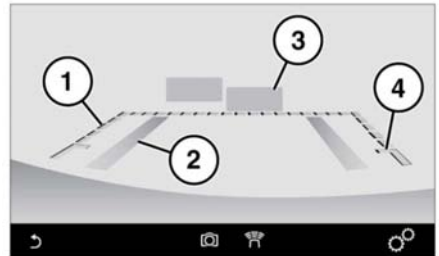

## REAR CAMERA

**It remains the driver's responsibility to detect obstacles and estimate the vehicle's distance from them when reversing.**

Some overhanging objects or barriers which could cause damage to the vehicle, may not be detected by the camera.

E161382

The Rear camera is located on the luggage compartment lid.

**Note:** Make sure that this area is kept clean and free from obstructions, for example, stickers, debris, mud, snow, ice, etc.

When Reverse (R) gear is selected, the Touch screen will automatically display a wide-angle, colour image from the rear of your vehicle.

**Note:** Vehicles with a Surround camera system can also split the screen's rear view image, to also display a 360° view. See **124, SURROUND CAMERA SYSTEM**.

The Rear camera provides a rear-view image to assist in reversing the vehicle. Overlaid on the image are reversing guidelines.

**Note:** The Rear camera display has priority over the Parking aids display. To cancel the Rear camera display at any time, push the **Home** menu button or touch the back soft key.

E164947

1. Dotted line: The safe working width of the vehicle (including the exterior mirrors).
2. Solid line: The projected path, based on the current steering wheel position.
3. Parking sensor activation: A coloured area appears, to indicate which rear sensor(s) has been activated.
4. Luggage compartment lid access guidance line: Do not reverse beyond this point if access is required to the luggage compartment.