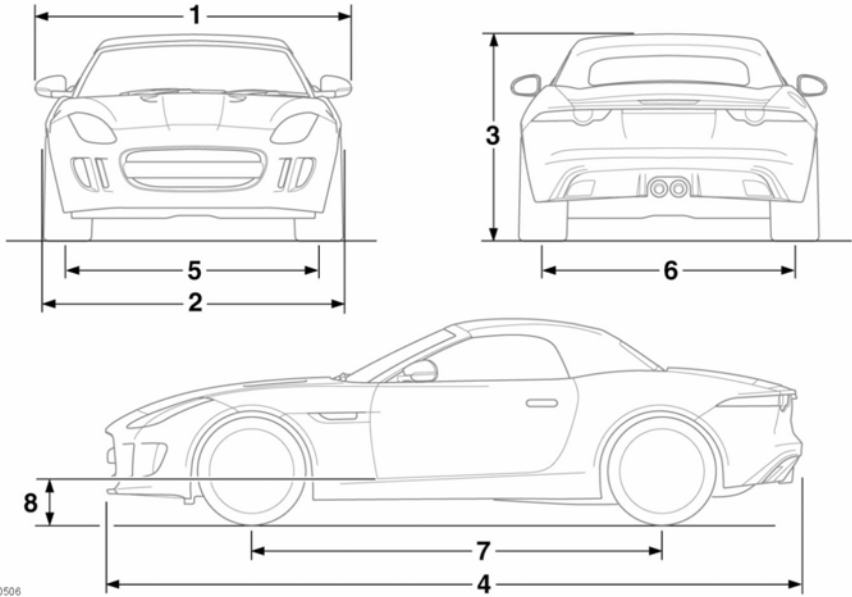

## DIMENSIONS

E160506

Item	Description	Variant	inches (mm)
1	Width	All vehicles	80.4 (2 042)
2	Width with mirrors folded	All vehicles	75.7 (1 923)
3	Overall height	3.0L Convertible	51.5 (1 308)
		3.0L Coupe	51.6 (1 311)
		5.0L Convertible	51.9 (1 319)
		5.0L Coupe	52 (1 322)
4	Overall length	All vehicles	176 (4 470)
5	Track (front)	Vehicles with 18 inch or 19 inch wheels	62.8 (1 597)
		Vehicles with 20 inch wheels	62.4 (1 585)

# Technical specifications

Item	Description	Variant	inches (mm)
6	Track (rear)	Vehicles with 18 inch or 19 inch wheels	64.9 (1 649)
		Vehicles with 20 inch wheels	64.1 (1 627)
7	Wheelbase	All vehicles	103.2 (2 622)
8	Maximum wading depth*	All vehicles	6 (150)
-	Turning circle (curb to curb)	All vehicles	34.97 feet (10.66 meters)
*Maximum wading speed is 4 mph (7 km/h).			