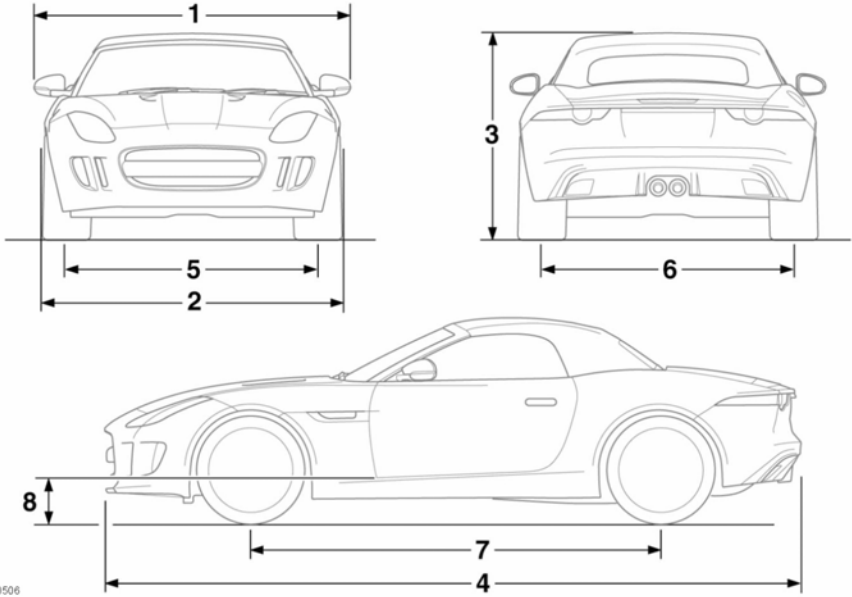

## DIMENSIONS

E160506

Item	Description	Variant	inches (mm)
1	Width	All vehicles	80.4 (2 042)
2	Width with mirrors folded	All vehicles	75.7 (1 923)
3	Overall height	3.0L Convertible	51.5 (1 308)
		3.0L Coupe	51.6 (1 311)
		5.0L Convertible	51.9 (1 319)
		5.0L Coupe	52 (1 322)
4	Overall length	All vehicles	176 (4 470)
5	Track (front)	Vehicles with 18 inch or 19 inch wheels	62.8 (1 597)
		Vehicles with 20 inch wheels	62.4 (1 585)

# Technical specifications

Item	Description	Variant	inches (mm)
6	Track (rear)	Vehicles with 18 inch or 19 inch wheels	64.9 (1 649)
		Vehicles with 20 inch wheels	64.1 (1 627)
7	Wheelbase	All vehicles	103.2 (2 622)
8	Maximum wading depth*	All vehicles	6 (150)
-	Turning circle (curb to curb)	All vehicles	34.97 feet (10.66 meters)
*Maximum wading speed is 4 mph (7 km/h).			