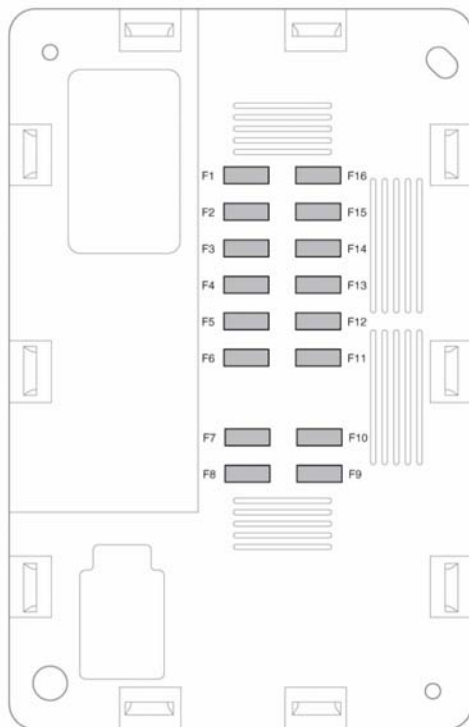

LUGGAGE COMPARTMENT FUSE BOX

E159422

Fuse No	Rating (amps)	Fuse Color	Circuit
F1	15A	Blue	Touch screen, Front integrated control panel
F2	10A	Red	Audio amplifier
F3	-	-	-
F4	10A	Red	Satellite radio, Navigation system
F5	15A	Blue	Audio head unit
F6	15A	Blue	Audio video input/output panel
F7	-	-	-
F8	-	-	-

Fuses

Fuse No	Rating (amps)	Fuse Color	Circuit
F9	-	-	-
F10	-	-	-
F11	-	-	-
F12	-	-	-
F13	-	-	-
F14	-	-	-
F15	15A	Blue	Front integrated control panel (heating and ventilation)
F16	-	-	-