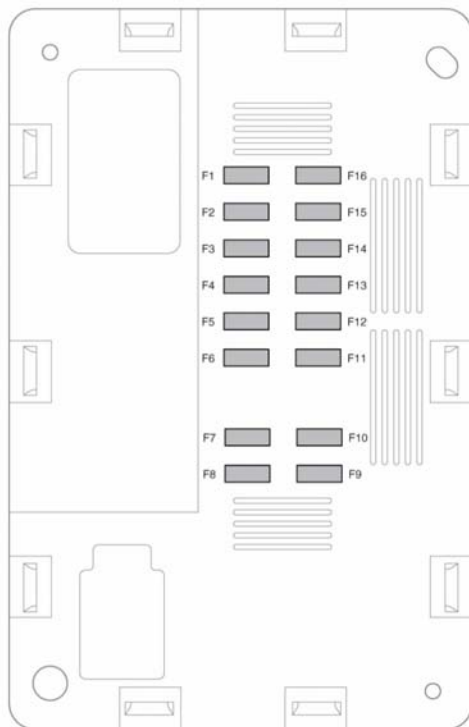

## LUGGAGE COMPARTMENT FUSE BOX

E159422

Fuse No	Rating (amps)	Fuse Color	Circuit
F1	15A	Blue	Touch screen, Front integrated control panel
F2	10A	Red	Audio amplifier
F3	-	-	-
F4	10A	Red	Satellite radio, Navigation system
F5	15A	Blue	Audio head unit
F6	15A	Blue	Audio video input/output panel
F7	-	-	-
F8	-	-	-

# Fuses

Fuse No	Rating (amps)	Fuse Color	Circuit
F9	-	-	-
F10	-	-	-
F11	-	-	-
F12	-	-	-
F13	-	-	-
F14	-	-	-
F15	15A	Blue	Front integrated control panel (heating and ventilation)
F16	-	-	-