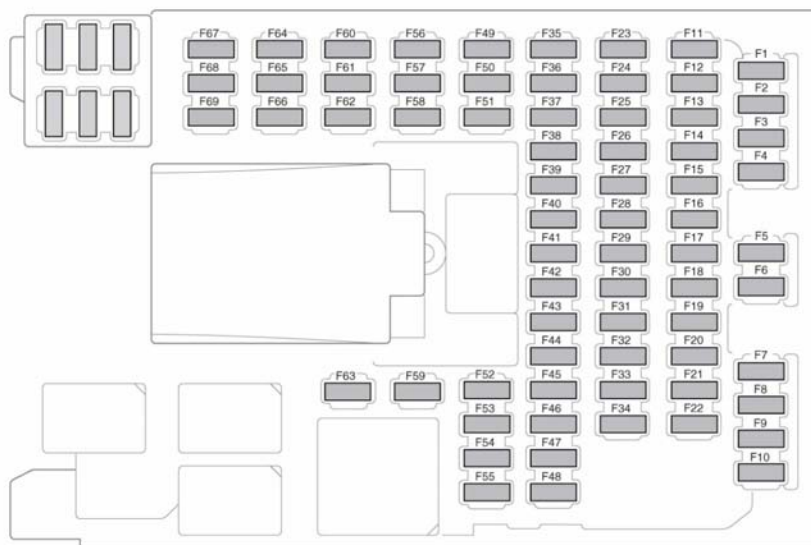

Passenger side foot-well fuse box

E159424

Fuse No	Rating (amps)	Fuse Color	Circuit
F1	5A	Tan	Radio Frequency (RF) receiver, Interior motion sensor, Tire pressure monitoring sensor
F2	-	-	-
F3	-	-	-
F4	5A	Tan	CAN gateway module
F5	5A	Tan	Anti-lock Braking System (ABS), Steering angle sensor
F6	-	-	-
F7	-	-	-
F8	30A	Green	Right side seat (power 2)
F9	5A	Tan	Electric Parking Brake (EPB)
F10	5A	Tan	Adaptive damping control
F11	-	-	-