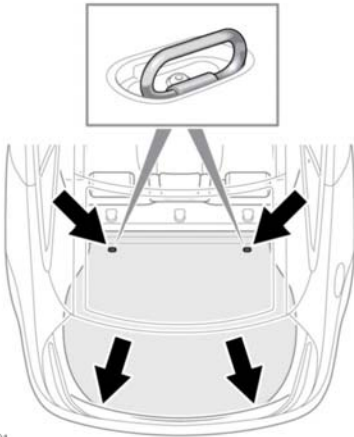

Luggage compartment

To reset the maximum opening height to full, repeat the process, but fully open the luggage compartment lid before pressing and holding the button.

LUGGAGE ANCHOR POINTS

E132491

All items carried in the vehicle should be properly secured.

Four load securing points are provided in the rear luggage area to assist in safely securing items.

Note: A range of approved luggage retention accessories are available from your Dealer/ Authorised Repairer.