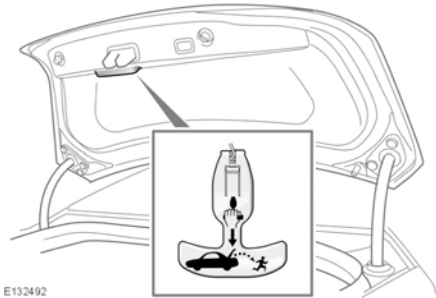

E132492

The release handle glows in the dark and is located on the inside of the luggage compartment lid. To open the luggage compartment from the inside, pull the handle while pushing the luggage compartment lid upwards.

Return the handle to its stowage position after use.