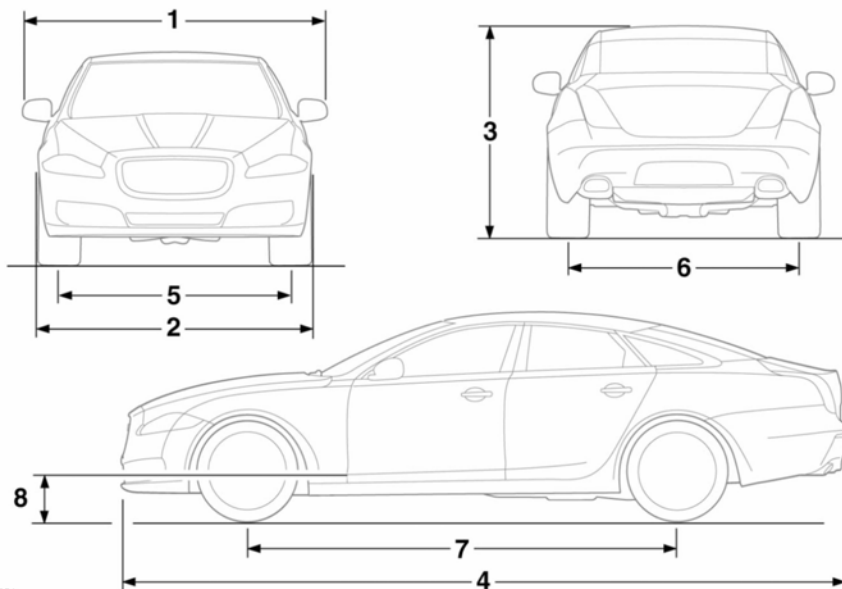

DIMENSIONS

E 163254

Item	Description	Measurement
1	Width	2105 mm (82.9 inches)
2	Width with mirrors folded	1950 mm (76.8 inches)
3	Overall height	
	Long wheelbase	1456 mm (57.3 inches)
	Standard wheelbase	1457 mm (57.4 inches)
4	Overall length	
	Long wheelbase	5252 mm (206.8 inches)
	Standard wheelbase	5127 mm (201.8 inches)
5	Track - front	1626 mm (64.0 inches)
6	Track - rear	1604 mm (63.1 inches)
7	Wheelbase	
	Long wheelbase	3157 mm (124.3 inches)
	Standard wheelbase	3032 mm (119.4 inches)

Technical specifications

Item	Description	Measurement
8	Maximum wading depth*	250 mm (9.8 inches)
-	Turning circle (kerb to kerb)	
	Long wheelbase	12.3 metres (40.35 feet)
	Long wheelbase (AWD)	12.9 metres (42.32 feet)
	Standard wheelbase	11.9 metres (39.04 feet)
	Standard wheelbase (AWD)	12.4 metres (40.68 feet)
*Maximum wading speed is 7 km/h (4 mph).		