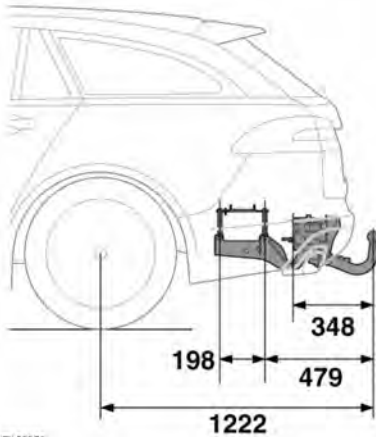

TOW BAR DIMENSIONS AND MOUNTING POINTS

E155031

E152070

Note: Dimensions are in millimetres.