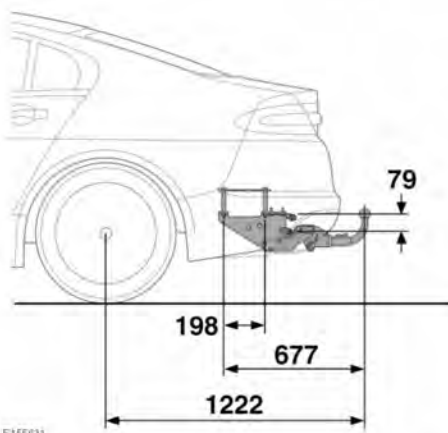

TOW BAR DIMENSIONS AND MOUNTING POINTS

E155031

E152070

Note: Dimensions are in millimetres.