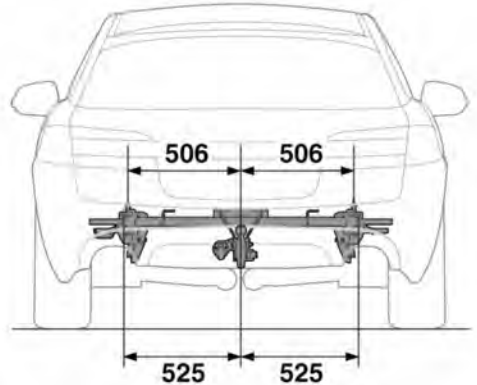

TOW BAR DIMENSIONS AND MOUNTING POINTS

E155031

E152070

Note: Dimensions are in millimetres.