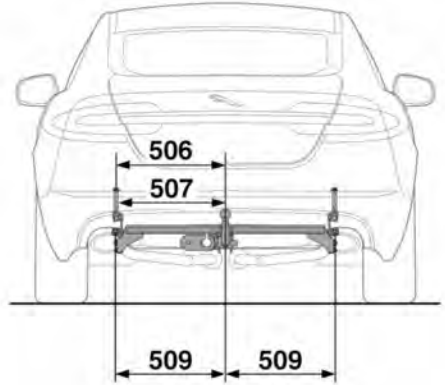

TOW BAR DIMENSIONS AND MOUNTING POINTS

E155031

E152070

Note: Dimensions are in millimetres.