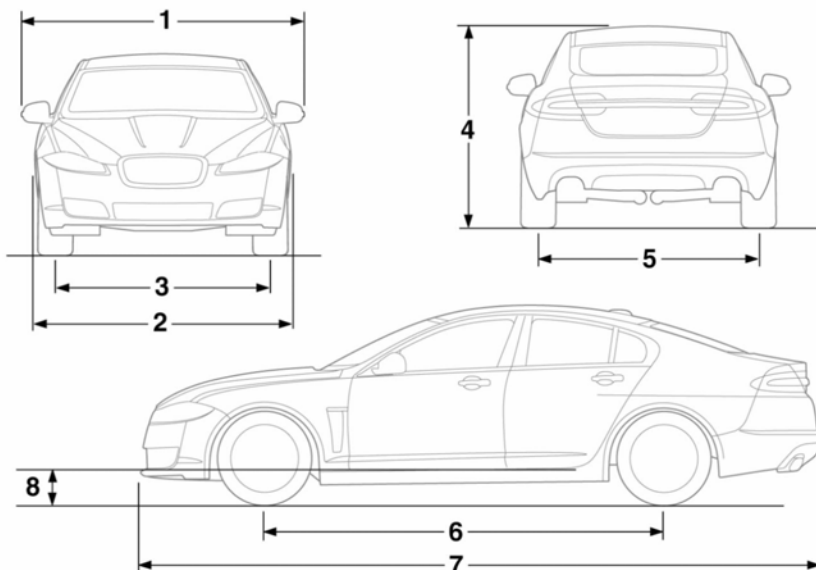

DIMENSIONS

Saloon

E161850

Item	Description	mm (inches)
1	Width	2077.0 (81.8)
2	Width with mirrors folded	1939.0 (76.3)
3	Track - front	1559.0 (61.4)
4	Height (with antenna)	1460.0 (57.5) (1468 (57.8))
5	Track - rear	1605.0 (63.2)
6	Wheelbase	2909.0 (114.5)
7	Length - XF, XFS, (XFR and XFR-S)	4966.0 (195.5), 4961.0 (195.3), (4981.0 (196.1))
8	*Maximum wading depth	150 (6)
-	Turning circle kerb to kerb (AWD)	11.5 m (37.73 ft), (11.84 m (38.85 ft))
*Maximum wading speed is 7 km/h (4 mph).		

Technical specifications

Sportbrake

E181851

Item	Description	mm (inches)
1	Width	2077.0 (81.8)
2	Width with mirrors folded	1939.0 (76.3)
3	Track - front	1559.0 (61.4)
4	Height (with antenna)	1480.0 (58.3) (1511.0 (59.5))
5	Track - rear	1605.0 (63.2)
6	Wheelbase	2909.0 (114.5)
7	Length - XF, XFS	4966.0 (195.5), 4961.0 (195.3)
8	*Maximum wading depth	150 (6)
-	Turning circle kerb to kerb	11.5 m (37.73 ft)
*Maximum wading speed is 7 km/h (4 mph).		