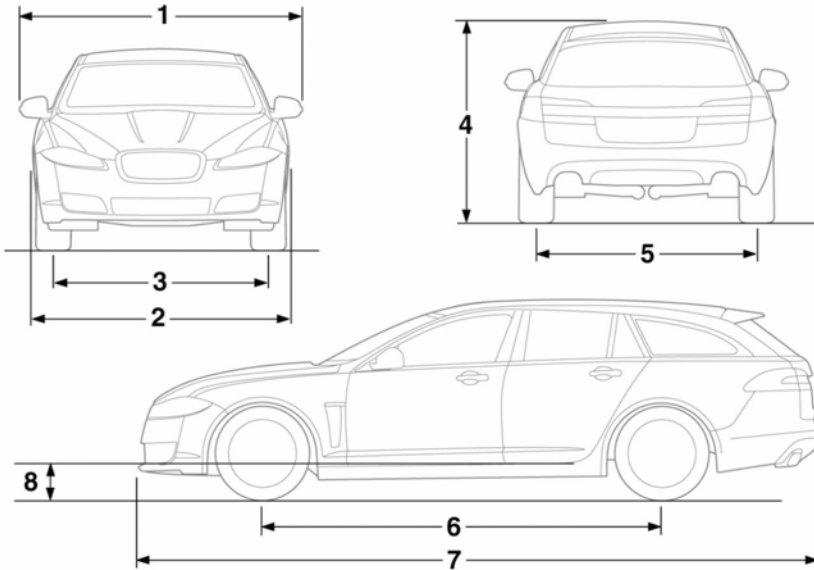

DIMENSIONS

Saloon

E161850

Item	Description	mm (inches)
1	Width	2077.0 (81.8)
2	Width with mirrors folded	1939.0 (76.3)
3	Track - front	1559.0 (61.4)
4	Height (with antenna)	1460.0 (57.5) (1468 (57.8))
5	Track - rear	1605.0 (63.2)
6	Wheelbase	2909.0 (114.5)
7	Length - XF, XFS, (XFR and XFR-S)	4966.0 (195.5), 4961.0 (195.3), (4981.0 (196.1))
8	*Maximum wading depth	150 (6)
-	Turning circle kerb to kerb (AWD)	11.5 m (37.73 ft), (11.84 m (38.85 ft))
*Maximum wading speed is 7 km/h (4 mph).		

Technical specifications

Sportbrake

E181851

Item	Description	mm (inches)
1	Width	2077.0 (81.8)
2	Width with mirrors folded	1939.0 (76.3)
3	Track - front	1559.0 (61.4)
4	Height (with antenna)	1480.0 (58.3) (1511.0 (59.5))
5	Track - rear	1605.0 (63.2)
6	Wheelbase	2909.0 (114.5)
7	Length - XF, XFS	4966.0 (195.5), 4961.0 (195.3)
8	*Maximum wading depth	150 (6)
-	Turning circle kerb to kerb	11.5 m (37.73 ft)
*Maximum wading speed is 7 km/h (4 mph).		