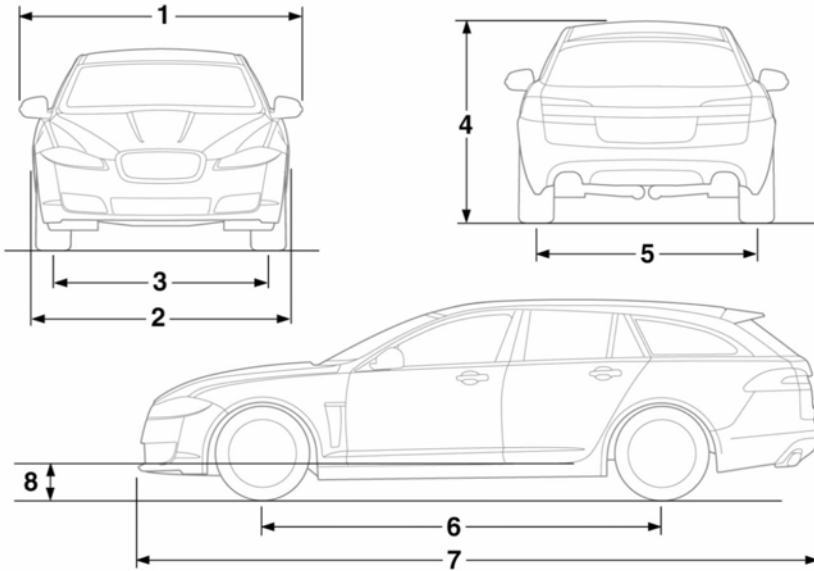

DIMENSIONS

Saloon

E161850

Item	Description	mm (inches)
1	Width	2077.0 (81.8)
2	Width with mirrors folded	1939.0 (76.3)
3	Track - front	1559.0 (61.4)
4	Height (with antenna)	1460.0 (57.5) (1468 (57.8))
5	Track - rear	1605.0 (63.2)
6	Wheelbase	2909.0 (114.5)
7	Length - XF, XFS, (XFR and XFR-S)	4966.0 (195.5), 4961.0 (195.3), (4981.0 (196.1))
8	*Maximum wading depth	150 (6)
-	Turning circle kerb to kerb (AWD)	11.5 m (37.73 ft), (11.84 m (38.85 ft))
*Maximum wading speed is 7 km/h (4 mph).		

Technical specifications

Sportbrake

E181851

Item	Description	mm (inches)
1	Width	2077.0 (81.8)
2	Width with mirrors folded	1939.0 (76.3)
3	Track - front	1559.0 (61.4)
4	Height (with antenna)	1480.0 (58.3) (1511.0 (59.5))
5	Track - rear	1605.0 (63.2)
6	Wheelbase	2909.0 (114.5)
7	Length - XF, XFS	4966.0 (195.5), 4961.0 (195.3)
8	*Maximum wading depth	150 (6)
-	Turning circle kerb to kerb	11.5 m (37.73 ft)

*Maximum wading speed is 7 km/h (4 mph).