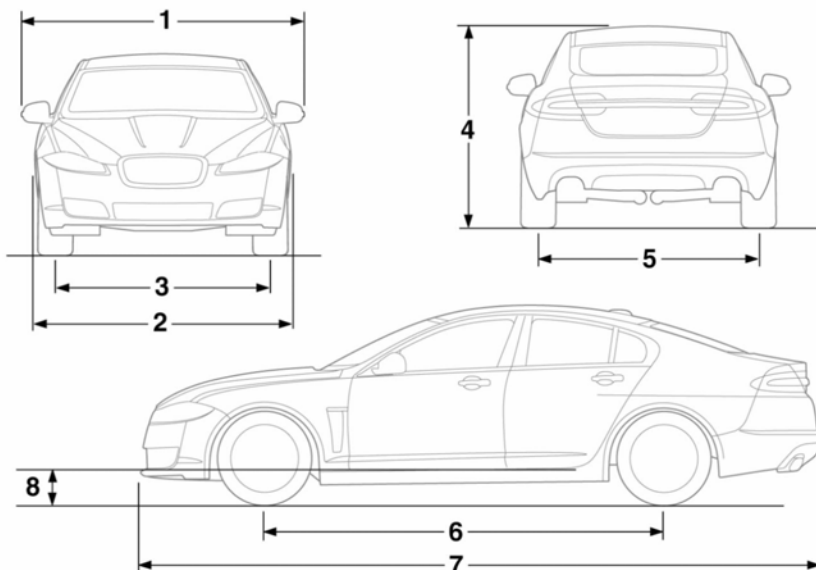

DIMENSIONS

Saloon

E161850

Item	Description	mm (inches)
1	Width	2077.0 (81.8)
2	Width with mirrors folded	1939.0 (76.3)
3	Track - front	1559.0 (61.4)
4	Height (with antenna)	1460.0 (57.5) (1468 (57.8))
5	Track - rear	1605.0 (63.2)
6	Wheelbase	2909.0 (114.5)
7	Length - XF, XFS, (XFR and XFR-S)	4966.0 (195.5), 4961.0 (195.3), (4981.0 (196.1))
8	*Maximum wading depth	150 (6)
-	Turning circle kerb to kerb (AWD)	11.5 m (37.73 ft), (11.84 m (38.85 ft))
*Maximum wading speed is 7 km/h (4 mph).		

Technical specifications

Sportbrake

E181851

Item	Description	mm (inches)
1	Width	2077.0 (81.8)
2	Width with mirrors folded	1939.0 (76.3)
3	Track - front	1559.0 (61.4)
4	Height (with antenna)	1480.0 (58.3) (1511.0 (59.5))
5	Track - rear	1605.0 (63.2)
6	Wheelbase	2909.0 (114.5)
7	Length - XF, XFS	4966.0 (195.5), 4961.0 (195.3)
8	*Maximum wading depth	150 (6)
-	Turning circle kerb to kerb	11.5 m (37.73 ft)

*Maximum wading speed is 7 km/h (4 mph).