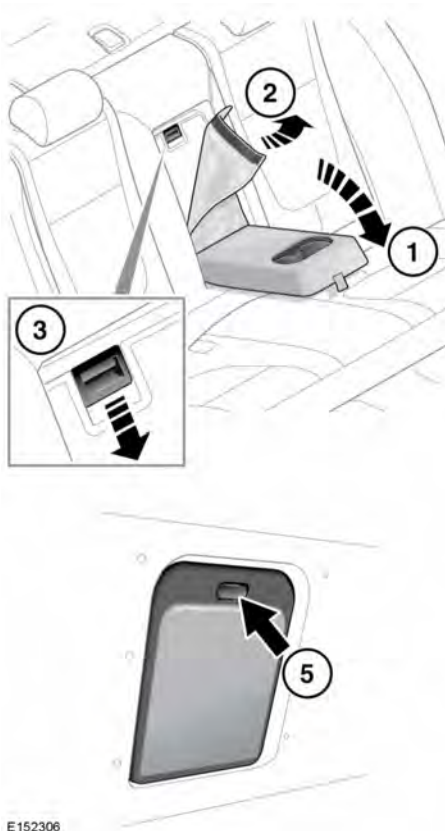

## SKI HATCH

E152306

1. Fold down the armrest.
2. Pull the leather flap forward.
3. Press the catch down to release the inner hatch door and lower onto the arm rest.
4. Pull the ski bag from the hatch into the vehicle and loosen the retaining strap.
5. From the Luggage compartment, press the catch down to release the outer hatch door.

6. Push the skis through the hatch into the ski bag. Secure the skis by tightening the ski bag retaining strap.
7. Clip the strap connector into the centre rear seat belt buckle.