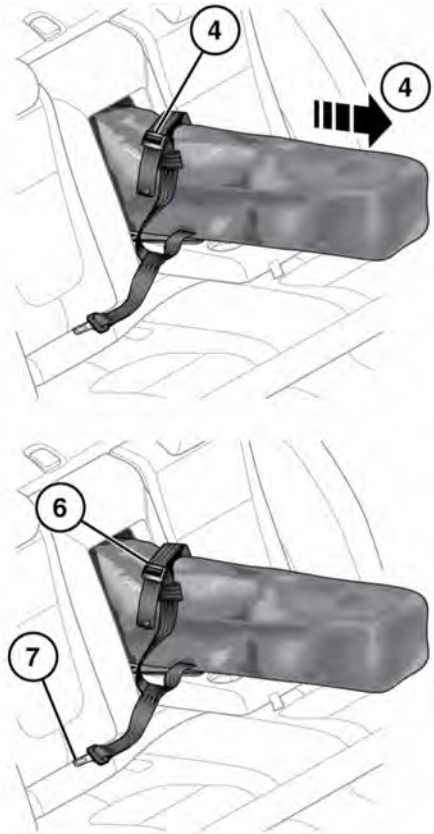

## SKI HATCH

E152306

1. Fold down the armrest.
2. Pull the leather flap forward.
3. Press the catch down to release the inner hatch door and lower onto the arm rest.
4. Pull the ski bag from the hatch into the vehicle and loosen the retaining strap.
5. From the Luggage compartment, press the catch down to release the outer hatch door.

6. Push the skis through the hatch into the ski bag. Secure the skis by tightening the ski bag retaining strap.
7. Clip the strap connector into the centre rear seat belt buckle.