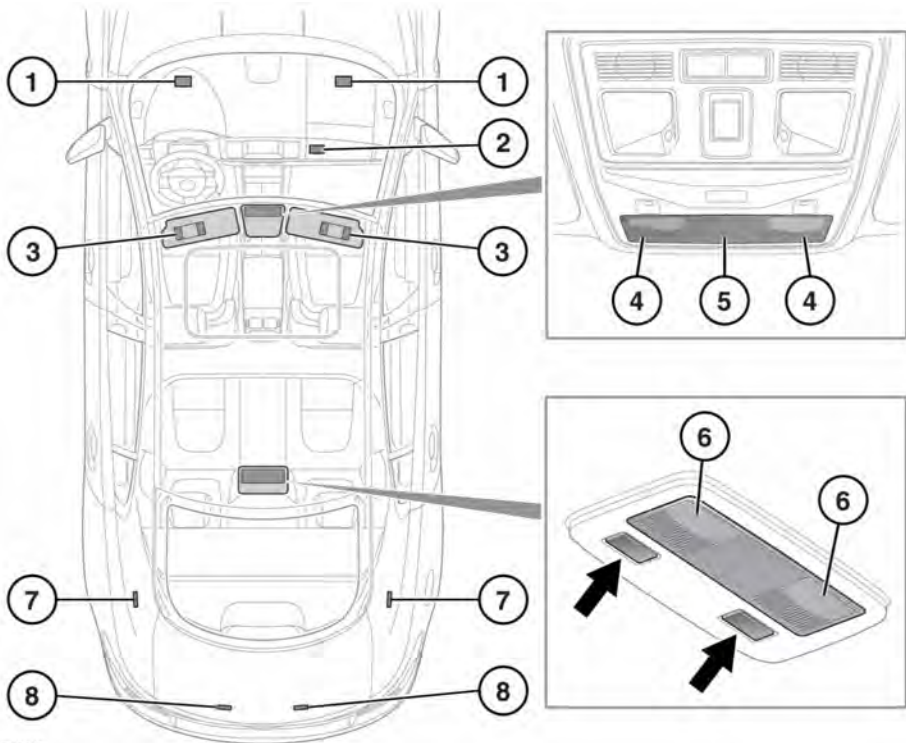

Interior lights

INTERIOR LIGHTS

E143946

1. Front seat footwell illumination.
2. Glove box lamp.
3. Vanity mirror lamps.
4. Front reading lamps: Touch the lens briefly to switch on/off.
5. Front interior courtesy lamp: Illuminates when the doors are unlocked and extinguishes 30 seconds after all of the doors are closed or when the vehicle is locked.