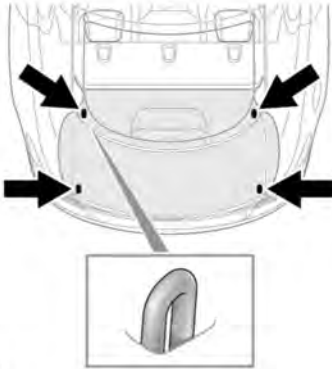

LUGGAGE ANCHOR POINTS

All items carried in the vehicle should be properly secured.

E134330

4 securing points are provided in the luggage area to assist in safely securing items.

Roof luggage

Jaguar branded cross bars are required for fitting all roof carrying equipment. The roof load must not exceed 75 kg (165 lb).