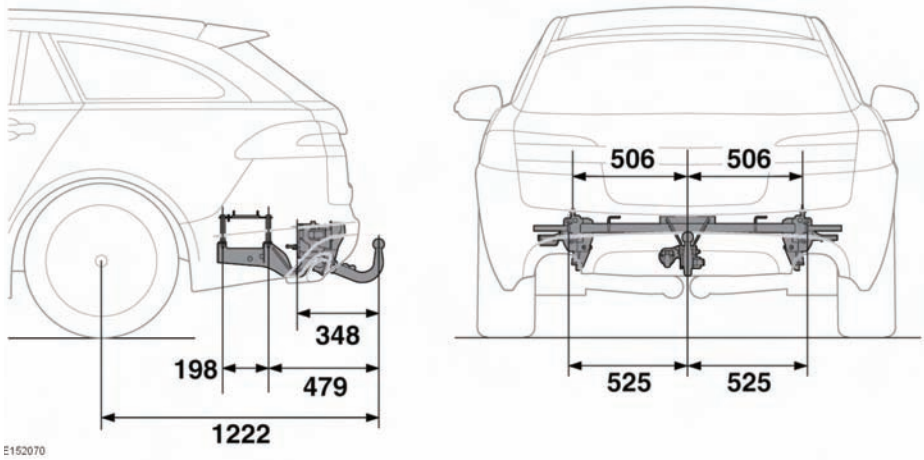

## TOW BAR DIMENSIONS AND MOUNTING POINTS

**Note:** Dimensions given are in millimetres.