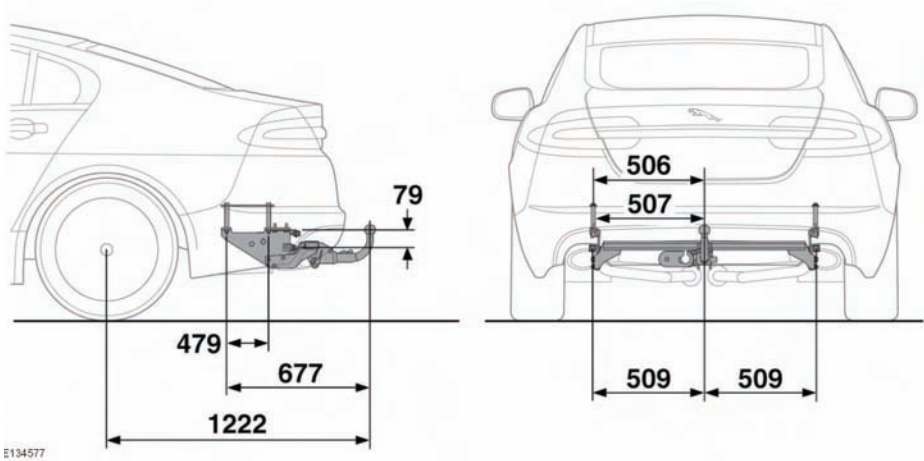

## TOW BAR DIMENSIONS AND MOUNTING POINTS

**Note:** Dimensions given are in millimetres.