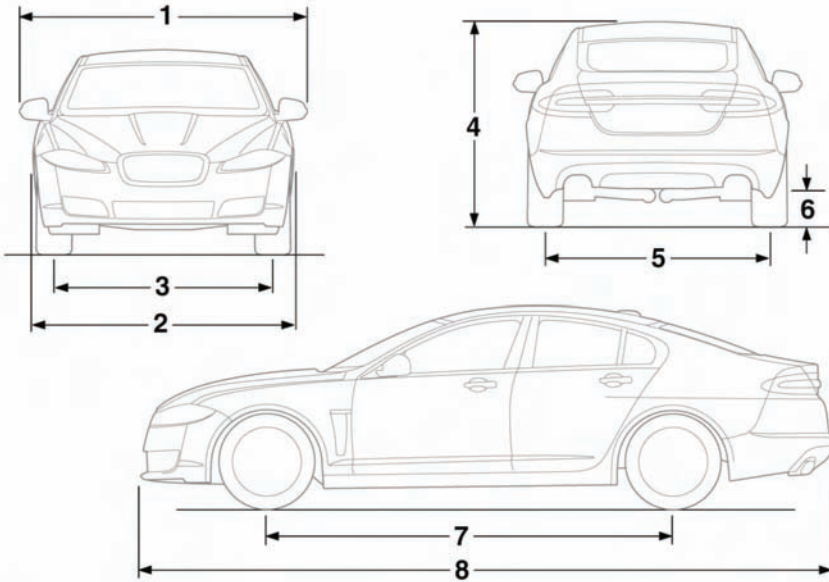

Technical specifications

DIMENSIONS

E134579

Item	Description	Saloon mm (inches)
1	Width	2077 (81.8)
2	Width with mirrors folded	1920 (75.6)
3	Track - front	1559 (61.4)
4	Height	1460 (57.5)
5	Track - rear ¹	1571-1605 (61.9-63.2)
6	Minimum ground clearance (at gross vehicle weight):	98 (3.9)
7	Wheelbase	2909 (114.5)
8	Length - XF, XFS, *XFR and XFR-S	4966 (195.5), 4961 (195.3), *4981 (196.1)
-	Turning circle kerb to kerb (AWD)	11.5 m/37.73 ft (11.84 m/38.85 ft)

¹The narrowest dimension applies to 20 inch wheels only.

Technical specifications

E143960

Item	Description	Sportbrake mm (inches)
1	Width	2077 (81.8)
2	Width with mirrors folded	1920 (75.6)
3	Track - front	1559 (61.4)
4	Height (*with roof pod)	1468 (57.8) *1511 (59.5)
5	Track - rear ¹	1571-1605 (61.9-63.2)
6	Minimum ground clearance (at gross vehicle weight):	129 (5.1)
7	Wheelbase	2909 (114.5)
8	Length - XF, *XFS	4966 (195.5), *4961 (195.3)
-	Turning circle kerb to kerb	11.5 m/37.73 ft

¹The narrowest dimension applies to 20 inch wheels only.