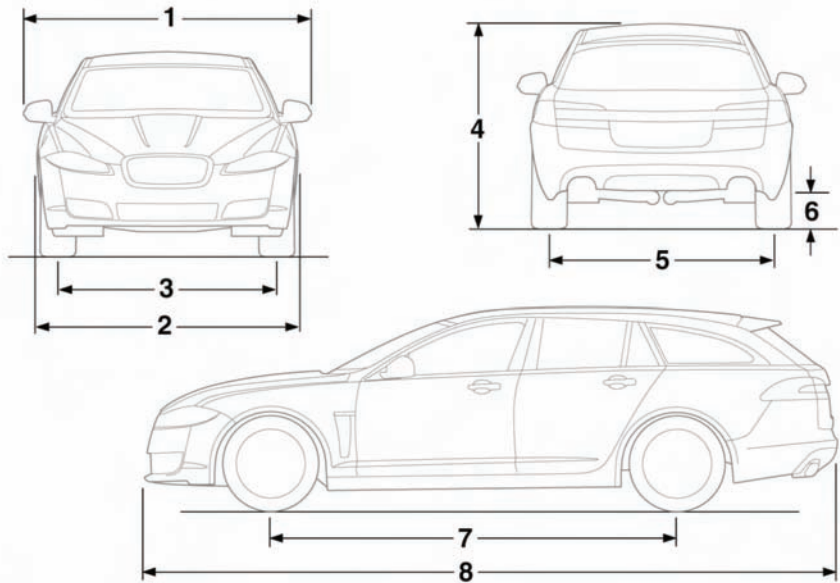

Technical specifications

DIMENSIONS

E134579

Item	Description	Saloon mm (inches)
1	Width	2077 (81.8)
2	Width with mirrors folded	1920 (75.6)
3	Track - front	1559 (61.4)
4	Height	1460 (57.5)
5	Track - rear ¹	1571-1605 (61.9-63.2)
6	Minimum ground clearance (at gross vehicle weight):	98 (3.9)
7	Wheelbase	2909 (114.5)
8	Length - XF, XFS, *XFR and XFR-S	4966 (195.5), 4961 (195.3), *4981 (196.1)
-	Turning circle kerb to kerb (AWD)	11.5 m/37.73 ft (11.84 m/38.85 ft)

¹The narrowest dimension applies to 20 inch wheels only.

Technical specifications

E143960

Item	Description	Sportbrake mm (inches)
1	Width	2077 (81.8)
2	Width with mirrors folded	1920 (75.6)
3	Track - front	1559 (61.4)
4	Height (*with roof pod)	1468 (57.8) *1511 (59.5)
5	Track - rear ¹	1571-1605 (61.9-63.2)
6	Minimum ground clearance (at gross vehicle weight):	129 (5.1)
7	Wheelbase	2909 (114.5)
8	Length - XF, *XFS	4966 (195.5), *4961 (195.3)
-	Turning circle kerb to kerb	11.5 m/37.73 ft

¹The narrowest dimension applies to 20 inch wheels only.