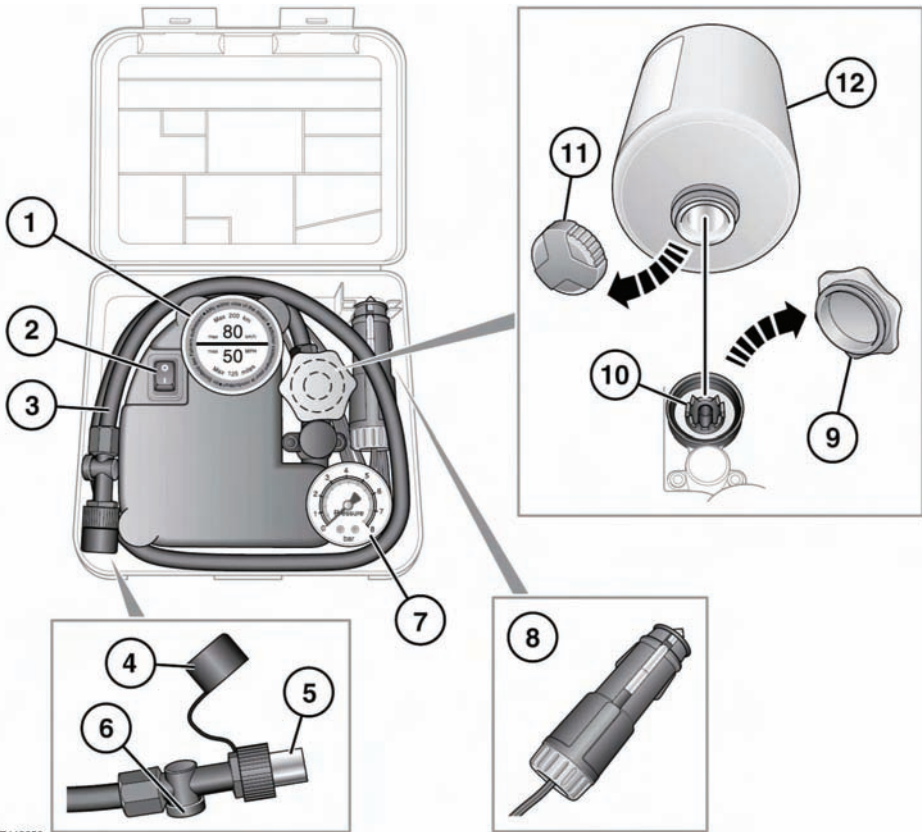

TYRE REPAIR KIT OVERVIEW

E142252

1. Maximum speed label. 80 km/h (50 mph).
2. Compressor on/off switch (1 = on. 0 = off.).
3. Tyre inflation hose.
4. Inflation hose protective cap.
5. Inflation hose connector.
6. Pressure release valve.
7. Tyre pressure gauge.
8. Power cable connector.
9. Sealant bottle receiver cap (orange).
10. Sealant bottle receiver.
11. Sealant bottle cap.
12. Sealant bottle.