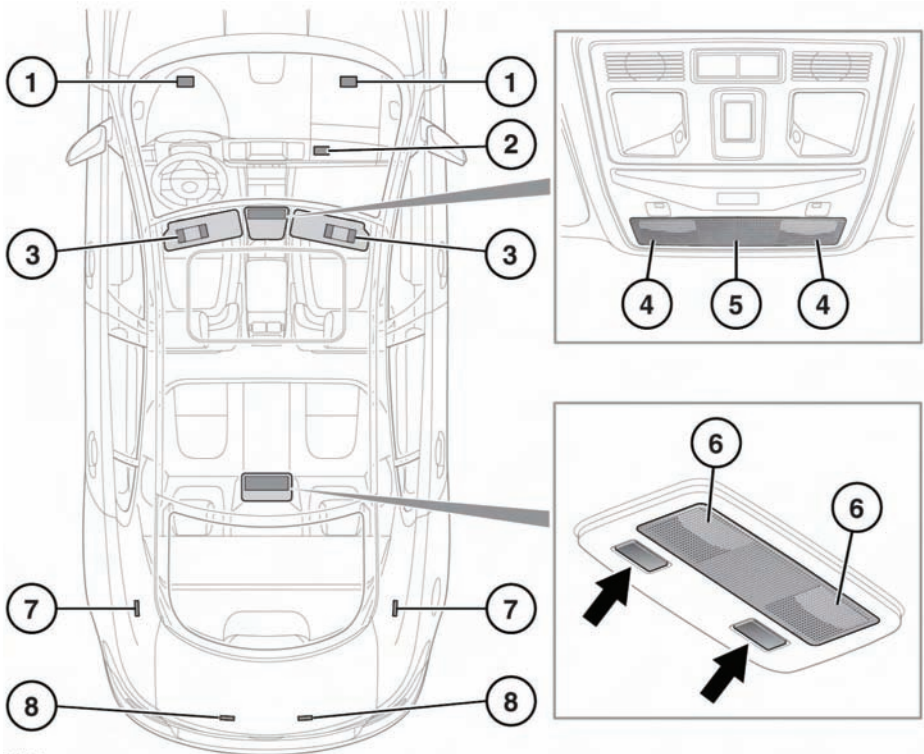

INTERIOR LIGHTS

E143946

1. Front seat footwell illumination.
2. Glove box lamp.
3. Vanity mirror lamps.
4. Front reading lamps: Touch the lens briefly to switch on/off.
5. Front interior courtesy lamp: Illuminates when the doors are unlocked and extinguishes 30 seconds after all the doors are closed or when the vehicle is locked.
6. Rear interior and reading lamps: Switch on automatically when the doors are opened. Press the appropriate switch to activate a lamp manually.
7. Luggage compartment lamp: Press the switch briefly to switch on/off.
8. Rear door lamps. Sportbrake only.

The lamps are operated by proximity sensors. Move your finger close to (or touch) the appropriate lens to switch on/off. Touch the lens for 2 seconds to switch automatic illumination on/off

(**Manual mode** or **Auto mode** is displayed in the Message centre accordingly).