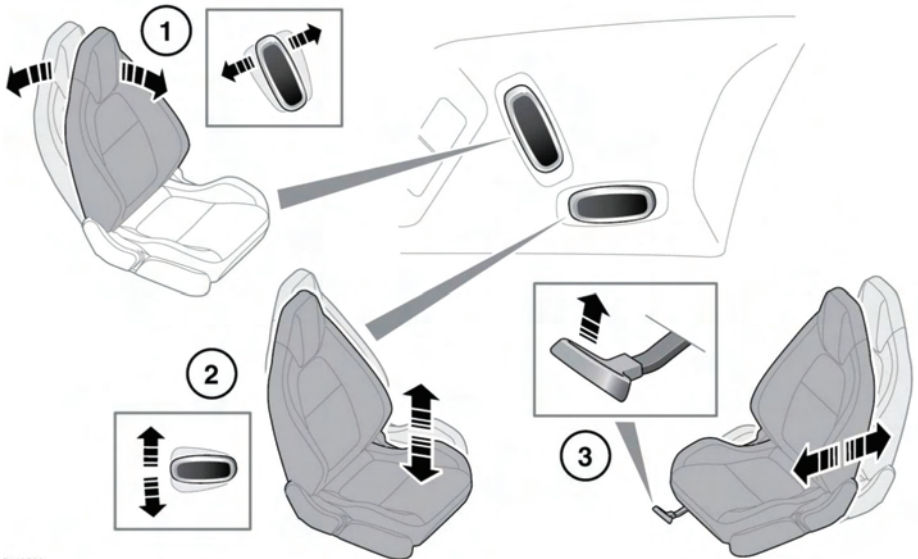

To reset the seat:

1. Remove the obstruction.
2. Adjust the seat to the point where movement is restricted.
3. Press and hold the switch for at least 2 seconds to override the restriction.

Instructional video - Memory seats.

MANUAL SEATS

E149589

Do not adjust the seat while the vehicle is moving. Doing so could cause loss of vehicle control and personal injury.

1. Seat back angle adjustment.
2. Height adjustment.
3. Forward and rearward adjustment.