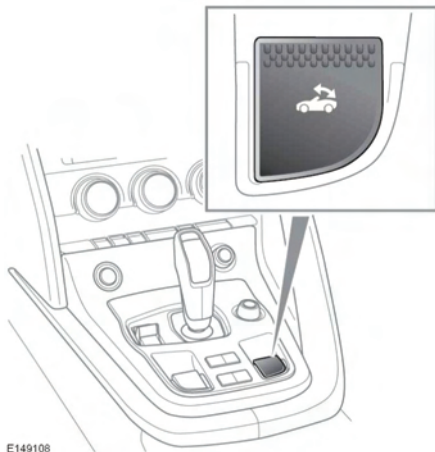

OPENING THE ROOF

-  **Before opening or closing the convertible roof, make sure that all occupants have moved their hands, fingers, hair, etc. clear of moving parts.**
-  Do not attempt to operate the convertible roof at temperatures below -20°C (-4°F). This may cause damage to the fabric.
-  If the convertible roof is operated above 50 km/h (30 mph), there is a risk of damage to the convertible roof.
-  Do not place items in the roof stowage well.
-  Do not attempt to open the convertible roof manually, as damage to the linkage mechanism may occur.

Note: If the roof movement is inhibited then a warning message will be displayed in the Message centre.

The power operated convertible roof is controlled by a switch located on the centre console. The ignition system must be on. The roof will latch and unlatch automatically. The

roof can be operated at speeds below 50 km/h (30 mph). However, for safety it should not be opened or closed when the vehicle is being driven.

1. Make sure that the ignition is on.
2. Press and hold the front of the switch.
3. The door windows will fully open. The roof will unlatch and start to move.
4. When the roof is fully open, an audible warning sounds and a message will be displayed in the Message centre.

Note: The roof closing panels will automatically close when the roof is in the fully stowed position.

5. Release the switch.

Note: If at any period during the convertible roof opening sequence the switch is released, all movement of the convertible roof will cease.