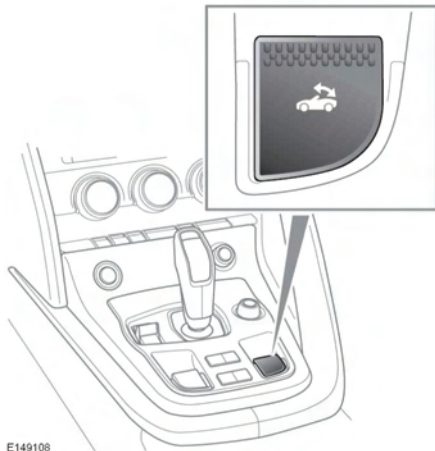

OPENING THE ROOF

-  **Before opening or closing the convertible roof, make sure that all occupants have moved their hands, fingers, hair, etc. clear of moving parts.**
-  Do not attempt to operate the convertible roof at temperatures below -20°C (-4°F). This may cause damage to the fabric.
-  If the convertible roof is operated above 50 km/h (30 mph), there is a risk of damage to the convertible roof.
-  Do not place items in the roof stowage well.
-  Do not attempt to open the convertible roof manually, as damage to the linkage mechanism may occur.

Note: If the roof movement is inhibited then a warning message will be displayed in the Message centre.

The power operated convertible roof is controlled by a switch located on the centre console. The ignition system must be on. The roof will latch and unlatch automatically. The

roof can be operated at speeds below 50 km/h (30 mph). However, for safety it should not be opened or closed when the vehicle is being driven.

1. Make sure that the ignition is on.
2. Press and hold the front of the switch.
3. The door windows will fully open. The roof will unlatch and start to move.
4. When the roof is fully open, an audible warning sounds and a message will be displayed in the Message centre.

Note: The roof closing panels will automatically close when the roof is in the fully stowed position.

5. Release the switch.

Note: If at any period during the convertible roof opening sequence the switch is released, all movement of the convertible roof will cease.