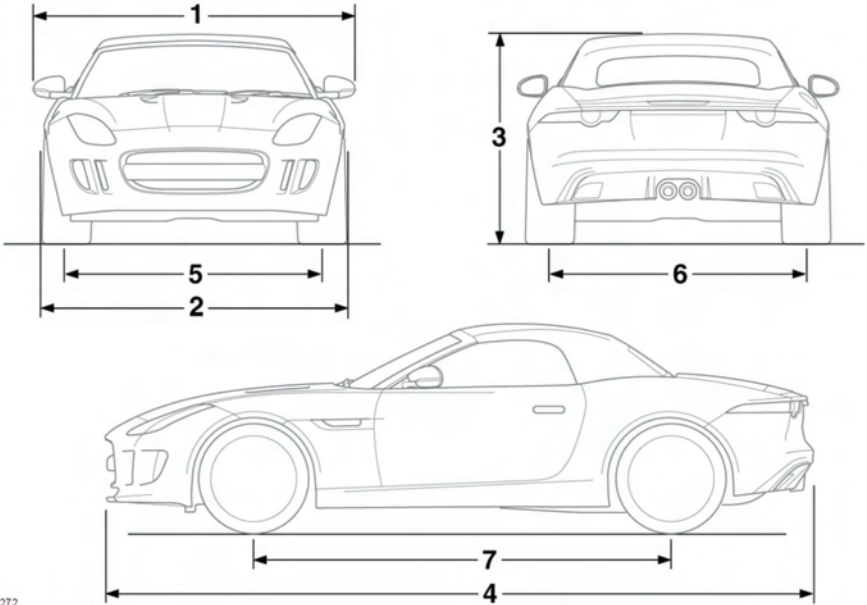

## DIMENSIONS

E149272

Item	Description	mm (inches)
1	Width	2049 (80.7)
2	Width with mirrors folded	1923 (75.7)
3	Overall height - 3.0L	1308 (51.5)
	5.0L	1319 (51.9)
4	Overall length	4470 (176)
5	Track (front) - 18 inch wheels	1597 (62.8 )
	19 inch wheels	1597 (62.8 )
	20 inch wheels	1585 (62.4 )
6	Track (rear) - 18 inch wheels	1649 (64.9)
	19 inch wheels	1649 (64.9)
	20 inch wheels	1627 (64.1)
7	Wheelbase	2622 (103.2)
-	Turning circle (kerb to kerb)	10.7 metres (35.11 feet)