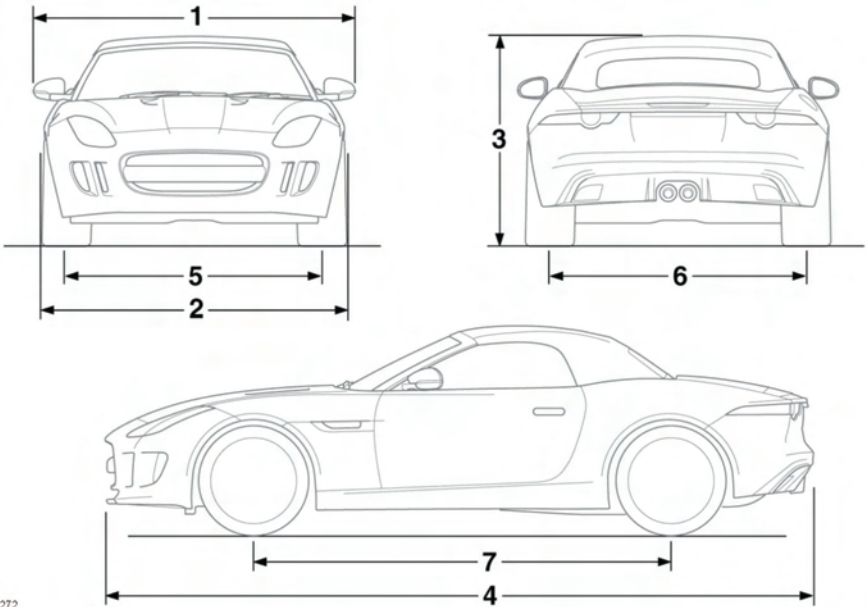

DIMENSIONS

E149272

Item	Description	mm (inches)
1	Width	2049 (80.7)
2	Width with mirrors folded	1923 (75.7)
3	Overall height - 3.0L	1308 (51.5)
	5.0L	1319 (51.9)
4	Overall length	4470 (176)
5	Track (front) - 18 inch wheels	1597 (62.8)
	19 inch wheels	1597 (62.8)
	20 inch wheels	1585 (62.4)
6	Track (rear) - 18 inch wheels	1649 (64.9)
	19 inch wheels	1649 (64.9)
	20 inch wheels	1627 (64.1)
7	Wheelbase	2622 (103.2)
-	Turning circle (kerb to kerb)	10.7 metres (35.11 feet)