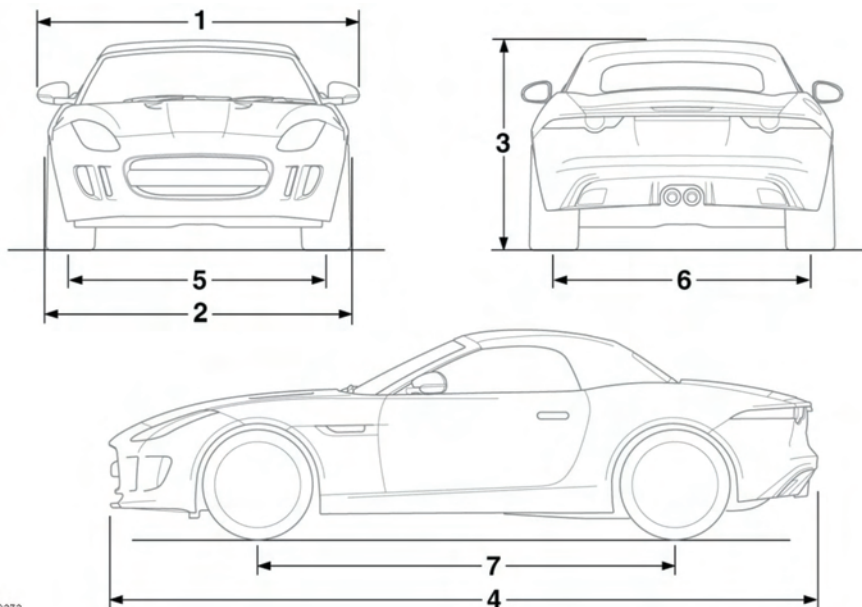

Technical specifications

DIMENSIONS

E149272

Item	Description	mm (inches)
1	Width	2049 (80.7)
2	Width with mirrors folded	1923 (75.7)
3	Overall height - 3.0L	1308 (51.5)
	5.0L	1319 (51.9)
4	Overall length	4470 (176)
5	Track (front) - 18 inch wheels	1597 (62.8)
	19 inch wheels	1597 (62.8)
	20 inch wheels	1585 (62.4)
6	Track (rear) - 18 inch wheels	1649 (64.9)
	19 inch wheels	1649 (64.9)
	20 inch wheels	1627 (64.1)
7	Wheelbase	2622 (103.2)
-	Turning circle (kerb to kerb)	10.7 metres (35.11 feet)