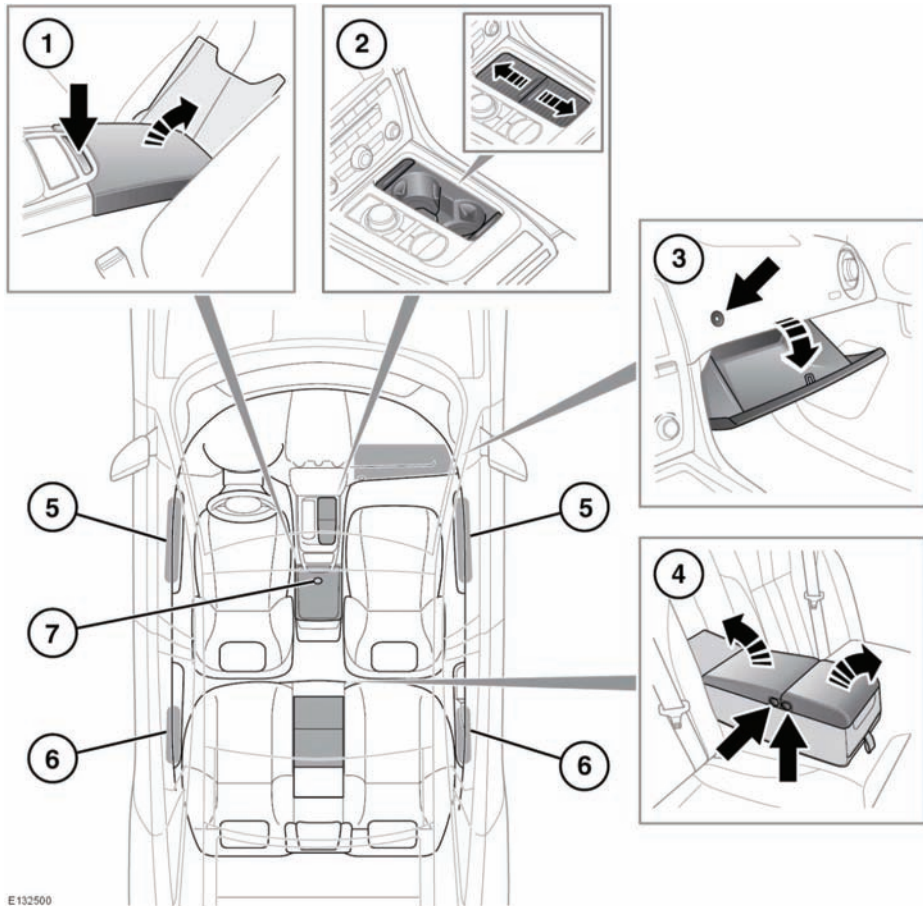

Storage compartments

STORAGE COMPARTMENTS

1. Cubby box.
2. Cup holders.

Do not drink, or use the drinks holders when driving.

Note: When Valet mode is selected the glove box release is disabled.

3. Glove box. Open using the glove box release (arrowed).

Note: When Valet mode is selected the glove box release is disabled.

4. Rear armrest cubby box.
 5. Front door stowage.
 6. Rear door stowage.
 7. Auxiliary power socket.
-  Only use approved accessories.