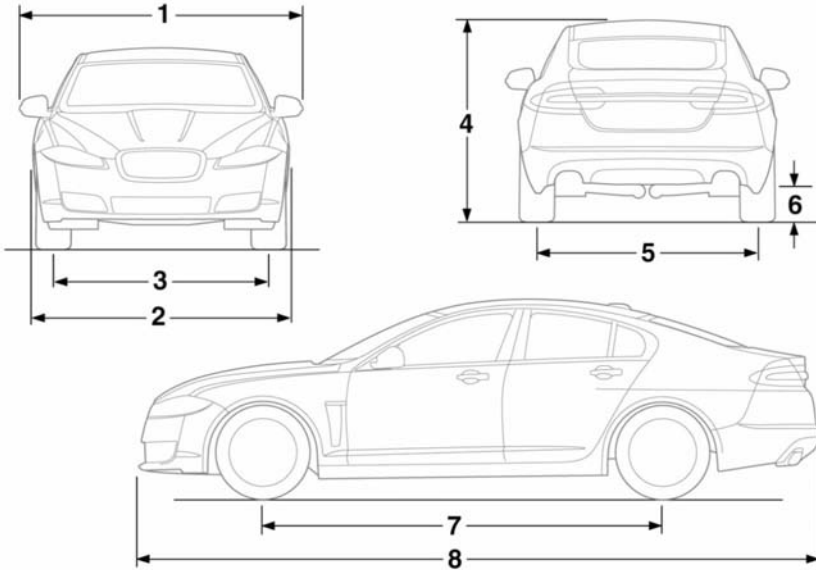

Technical specifications

DIMENSIONS

E134579

Item	Description	Saloon mm/inches
1	Width	2077/81.8
2	Width with mirrors folded	1920/75.6
3	Track - front	1559/61.4
4	Height	1460/57.5
5	Track - rear ¹	1571-1605/61.9-63.2
6	Minimum ground clearance (at gross vehicle weight):	98/3.9
7	Wheelbase	2909/114.5
8	Length-XF, XFS, XFR	4966/195.5, 4961/195.3, 4981/196.1
-	Turning circle kerb to kerb (AWD)	11.5 m/37.73 ft (11.84 m/38.85 ft)

¹The narrowest dimension applies to 20 inch wheels only.

Technical specifications

E143990

Item	Description	Sportbrake mm/inches
1	Width	2077/81.8
2	Width with mirrors folded	1920/75.6
3	Track - front	1559/61.4
4	Height (with roof pod)	1480/58.3 (1511/59.5)
5	Track - rear ¹	1571-1605/61.9-63.2
6	Minimum ground clearance (at gross vehicle weight):	129/5.1
7	Wheelbase	2909/114.5
8	Length - XF, XFS	4966/195.5, 4961/195.3
-	Turning circle kerb to kerb	11.5 m/37.73 ft

¹The narrowest dimension applies to 20 inch wheels only.