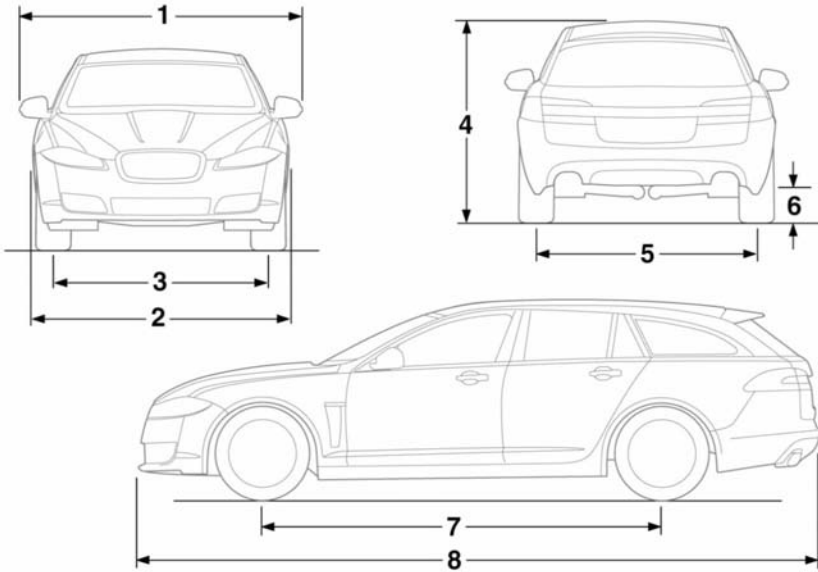

Technical specifications

DIMENSIONS

E134579

Item	Description	Saloon mm/inches
1	Width	2077/81.8
2	Width with mirrors folded	1920/75.6
3	Track - front	1559/61.4
4	Height	1460/57.5
5	Track - rear ¹	1571-1605/61.9-63.2
6	Minimum ground clearance (at gross vehicle weight):	98/3.9
7	Wheelbase	2909/114.5
8	Length-XF, XFS, XFR	4966/195.5, 4961/195.3, 4981/196.1
-	Turning circle kerb to kerb (AWD)	11.5 m/37.73 ft (11.84 m/38.85 ft)

¹The narrowest dimension applies to 20 inch wheels only.

Technical specifications

E143990

Item	Description	Sportbrake mm/inches
1	Width	2077/81.8
2	Width with mirrors folded	1920/75.6
3	Track - front	1559/61.4
4	Height (with roof pod)	1480/58.3 (1511/59.5)
5	Track - rear ¹	1571-1605/61.9-63.2
6	Minimum ground clearance (at gross vehicle weight):	129/5.1
7	Wheelbase	2909/114.5
8	Length - XF, XFS	4966/195.5, 4961/195.3
-	Turning circle kerb to kerb	11.5 m/37.73 ft

¹The narrowest dimension applies to 20 inch wheels only.