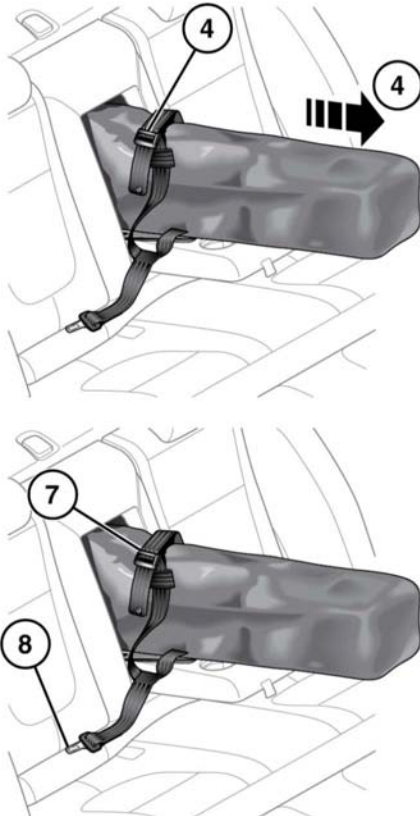

# Rear seats

## SKI HATCH

E134298

1. Fold down armrest.
2. Pull leather flap forward.
3. Press catch down to release the inner hatch door and lower onto armrest.
4. Pull ski bag from the hatch into the vehicle and loosen retaining strap.
5. From the luggage compartment, press the catch down to release the outer hatch door.
6. Push the skis through the hatch into the ski bag.
7. Secure the skis by tightening the ski bag retaining strap.
8. Clip the strap connector into the centre rear seat belt buckle.