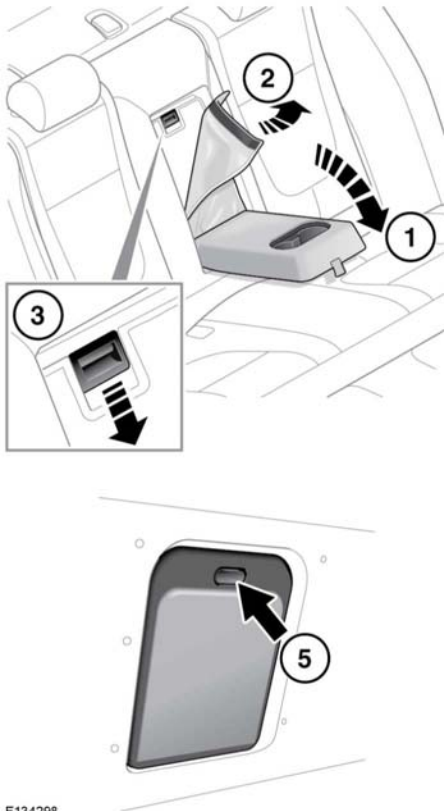

# Rear seats

## SKI HATCH

E134298

1. Fold down armrest.
2. Pull leather flap forward.
3. Press catch down to release the inner hatch door and lower onto armrest.
4. Pull ski bag from the hatch into the vehicle and loosen retaining strap.
5. From the luggage compartment, press the catch down to release the outer hatch door.
6. Push the skis through the hatch into the ski bag.
7. Secure the skis by tightening the ski bag retaining strap.
8. Clip the strap connector into the centre rear seat belt buckle.