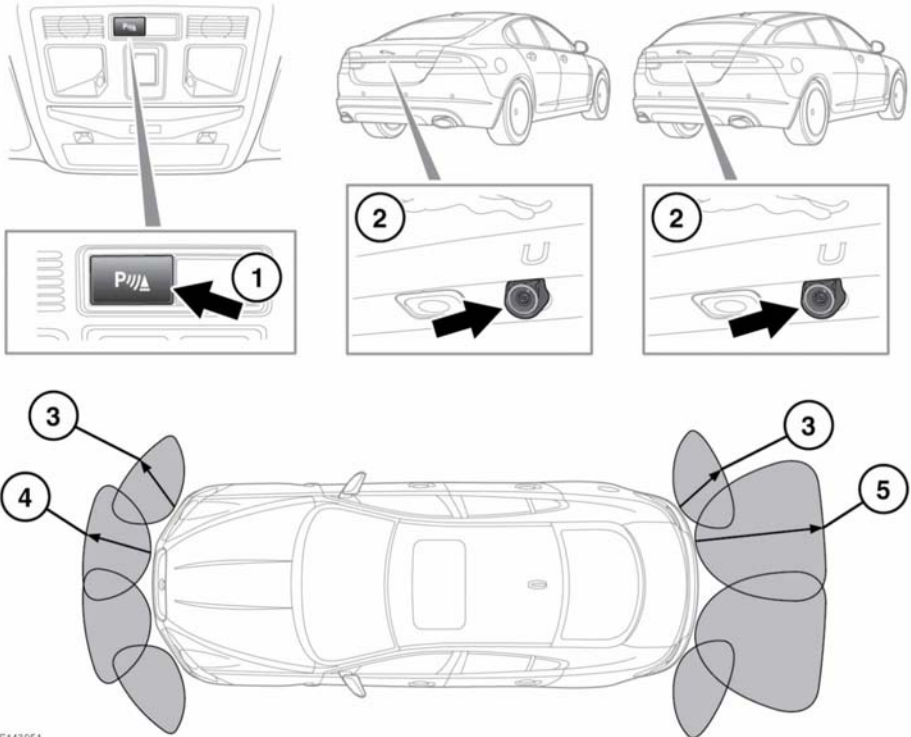

USING THE PARKING AID

E143951

Parking aids may not detect moving objects such as children and animals, until they are dangerously close. Always use extreme caution when manoeuvring.

It remains the driver's responsibility to detect obstacles and estimate the vehicle's distance from them. Some overhanging objects, barriers, chain link fences, small children, animals, thin obstructions or painted surfaces may not be detected by the system.

Note: The rear sensors are automatically disabled when a trailer is connected.

1. Parking aid switch. Press to turn on and off.
2. Rear camera.
3. Approximately 600 mm (24 in) detection range.
4. Approximately 800 mm (31 in) detection range.
5. Approximately 1800 mm (71 in) detection range.