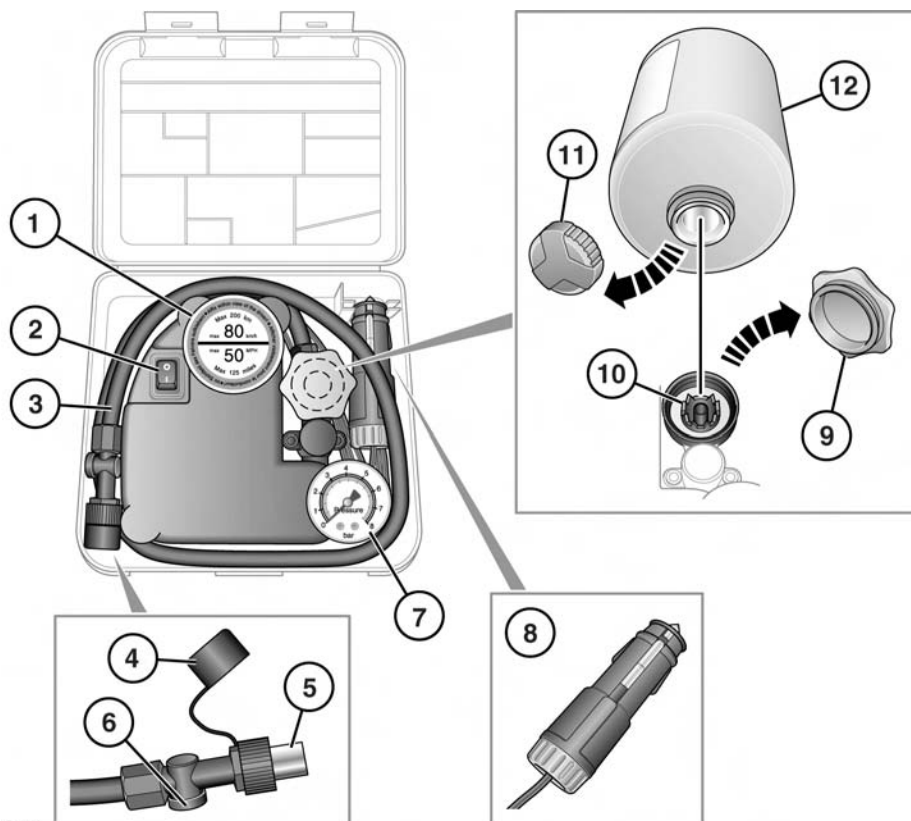

Tyre repair kit

TYRE REPAIR KIT OVERVIEW

1. Maximum speed label. 80 km/h (50 mph).
2. Compressor on/off switch (1 = on. 0 = off.).
3. Tyre inflation hose.
4. Inflation hose protective cap.
5. Inflation hose connector.
6. Pressure release valve.
7. Tyre pressure gauge.
8. Power cable connector.
9. Sealant bottle receiver cap (orange).
10. Sealant bottle receiver.
11. Sealant bottle cap.
12. Sealant bottle.