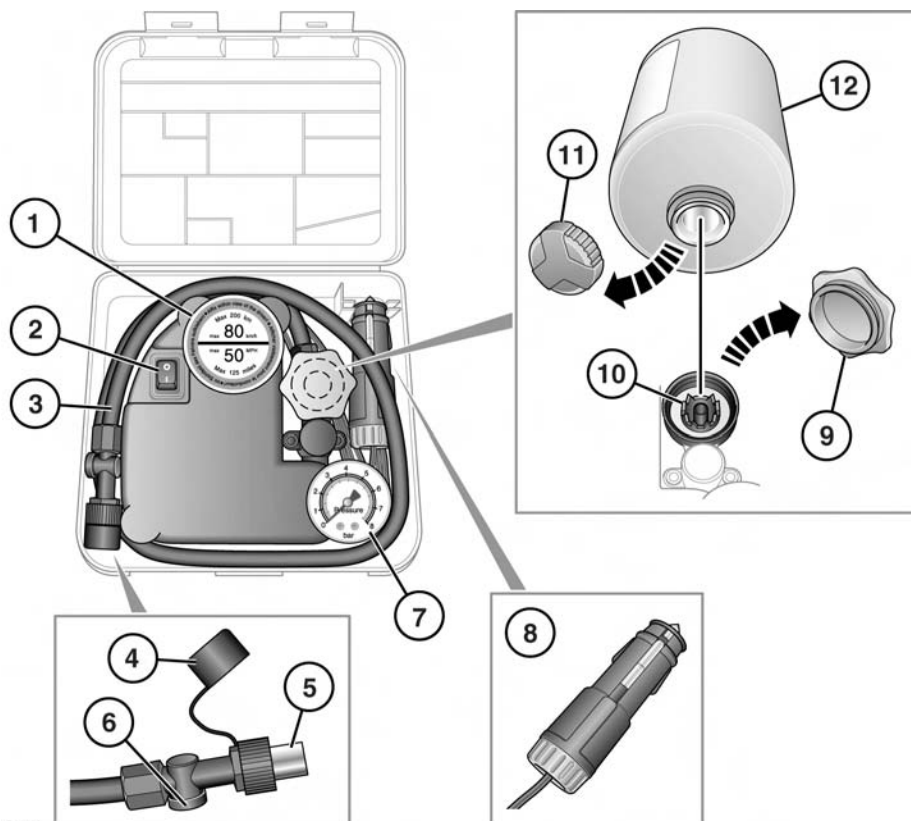

# Tyre repair kit

## TYRE REPAIR KIT OVERVIEW

1. Maximum speed label. 80 km/h (50 mph).
2. Compressor on/off switch (1 = on, 0 = off.).
3. Tyre inflation hose.
4. Inflation hose protective cap.
5. Inflation hose connector.
6. Pressure release valve.
7. Tyre pressure gauge.
8. Power cable connector.
9. Sealant bottle receiver cap (orange).
10. Sealant bottle receiver.
11. Sealant bottle cap.
12. Sealant bottle.