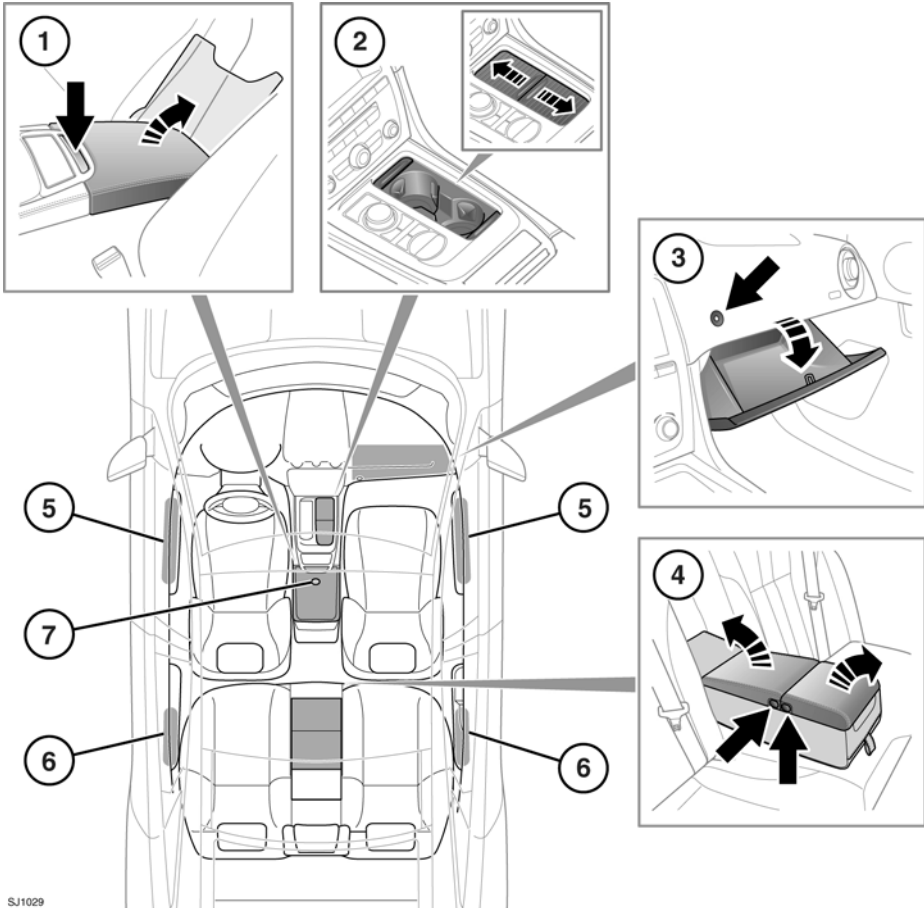

# Storage compartments

## STORAGE COMPARTMENTS

1. Cubby box.

2. Cup holders.

**Do not drink, or use the drinks holders when driving.**

3. Glove box. Open using the glove box release (arrowed).

**Note:** When Valet mode is selected the glove box release is disabled.

4. Rear armrest cubby box.

5. Front door stowage.

6. Rear door stowage.

7. Auxiliary power socket.

Only use approved accessories.